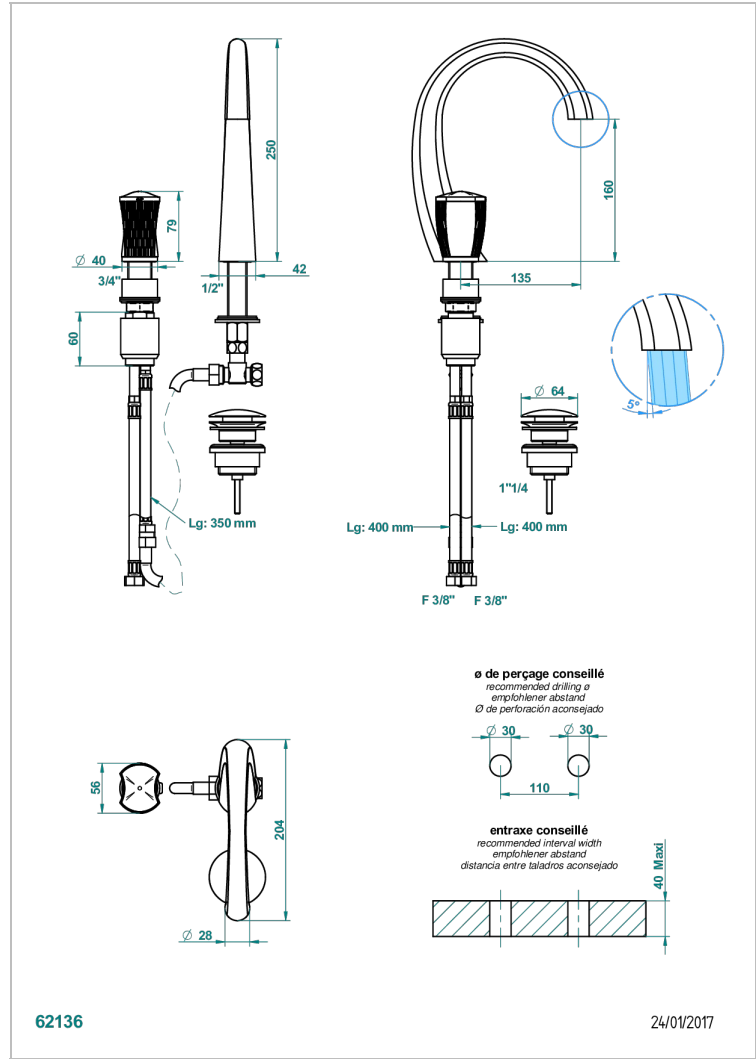

# INFINI WHITE PORCELAIN

U2D-6590

2-hole basin mixer with spout and mixer, with waste

## CHARACTERISTIC

- Infini White Porcelain
- 2-hole basin mixer with spout and mixer, with waste