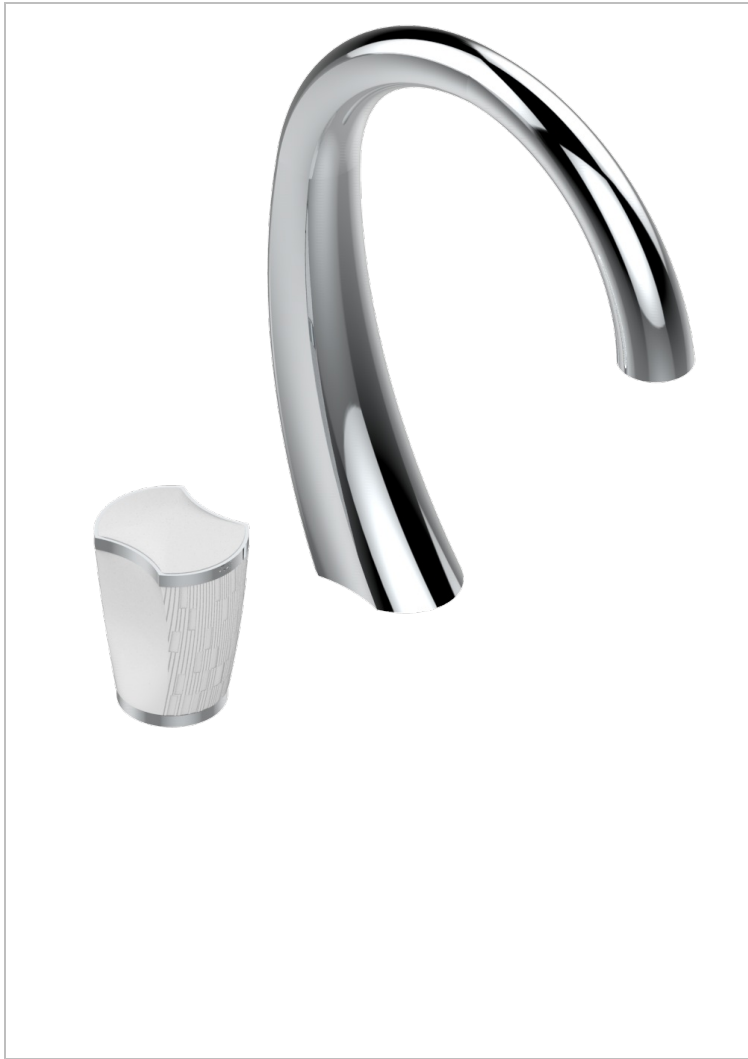

# INFINI WHITE PORCELAIN

U2D-6590

2-hole basin mixer with spout and mixer, with waste

## CHARACTERISTIC

- Infini White Porcelain
- 2-hole basin mixer with spout and mixer, with waste

## AVAILABLE FINITIONS

Antique nickel - H28  
 Black ceram - D30  
 Blush PVD - H62  
 Brass color PVD - H49  
 Brown bronze color PVD - F33  
 Gold color PVD - H52

Graphite PVD - H64  
 Lacquered light bronze - D01  
 Matt Umber PVD - H67  
 Matt blush PVD - H60  
 Matt brass color PVD - H50  
 Matt brown bronze color PVD - F34