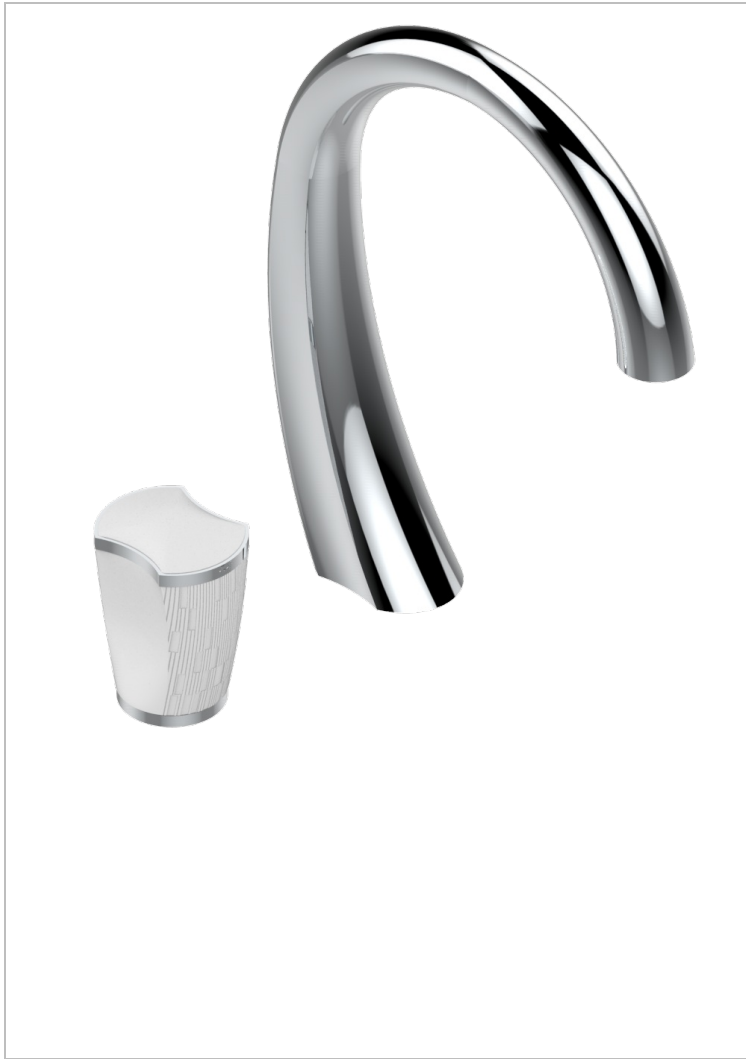

INFINI WHITE PORCELAIN

U2D-6590

2-hole basin mixer with spout and mixer, with waste

CHARACTERISTIC

- Infini White Porcelain
- 2-hole basin mixer with spout and mixer, with waste

TECHNICAL SPECS

- Recommandé : 3 bars (max. 5 bars) - Advised : 43,5 psi (max. 72 psi)
- 8,3 l/min à 3 bars (2.2 gpm at 43.5 psi)

AVAILABLE FINITIONS

Antique nickel - H28
Black ceram - D30
Blush PVD - H62
Brass color PVD - H49
Brown bronze color PVD - F33
Gold color PVD - H52

Graphite PVD - H64
Lacquered light bronze - D01
Matt Umber PVD - H67
Matt blush PVD - H60
Matt brass color PVD - H50
Matt brown bronze color PVD - F34

Umber PVD - H66
Varnished matt antique red copper (color finish) - H07