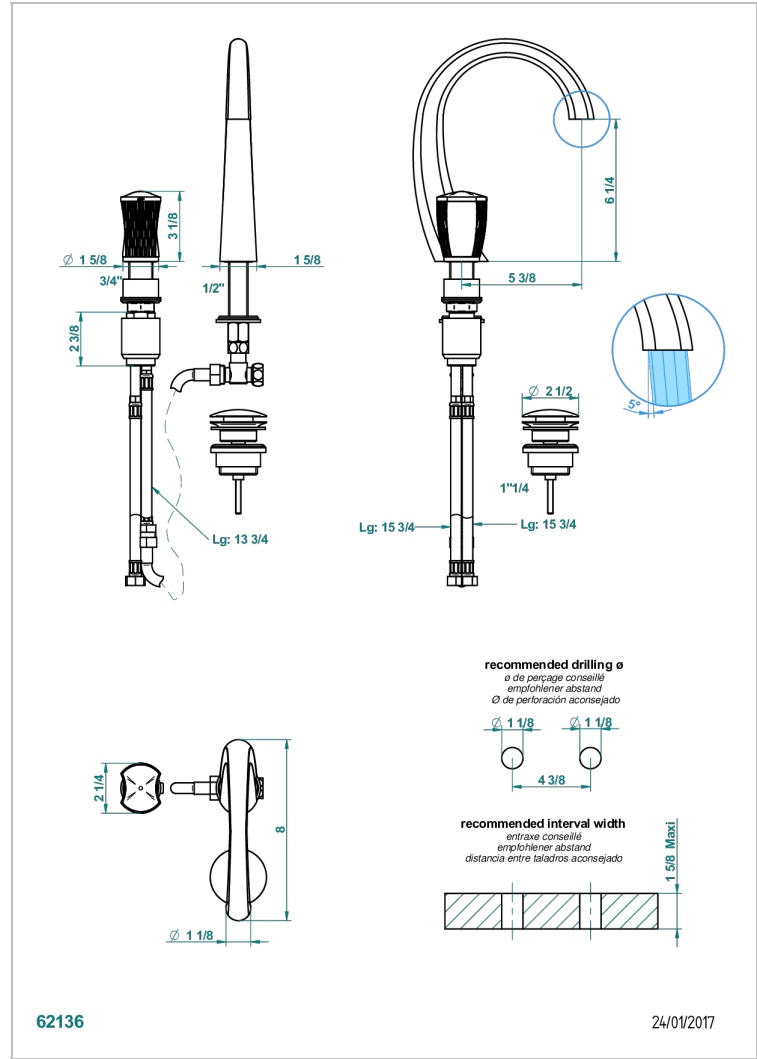

INFINI WHITE PORCELAIN

U2D-6590

2-hole basin mixer with spout and mixer, with waste

CHARACTERISTIC

- Infini White Porcelain
- 2-hole basin mixer with spout and mixer, with waste

TECHNICAL SPECS

- Recommandé : 3 bars (max. 5 bars) - Advised : 43,5 psi (max. 72 psi)
- 8,3 l/min à 3 bars (2.2 gpm at 43.5 psi)