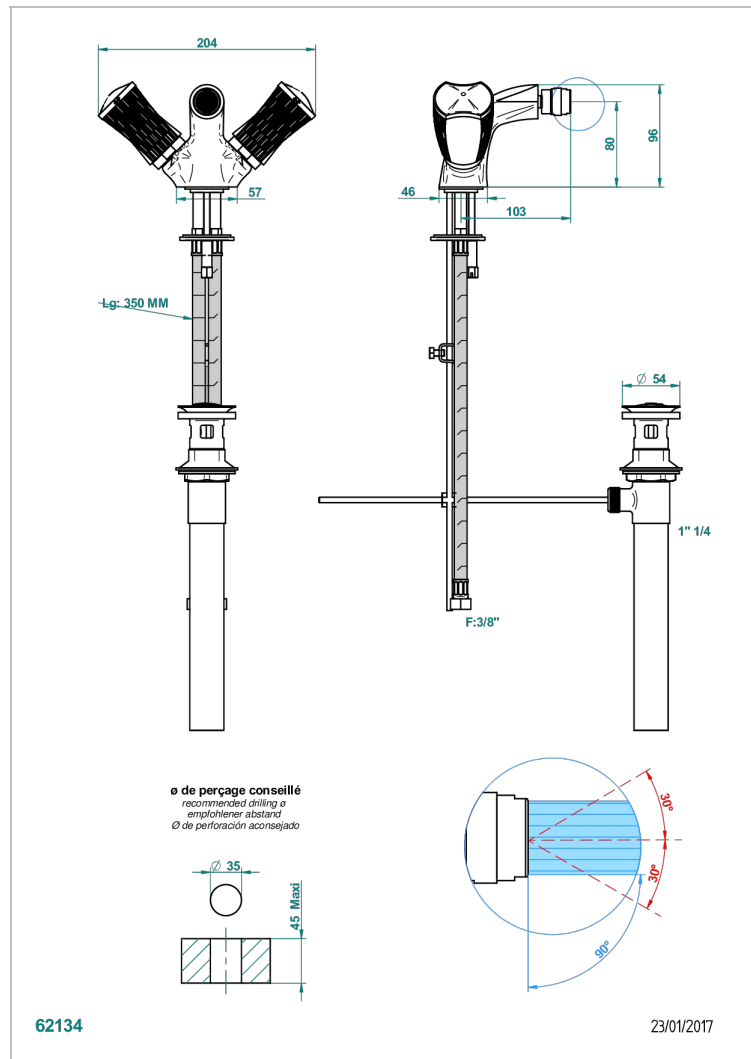

INFINI WHITE PORCELAIN WITH GOLD DECOR

U2F-3202/US

Single hole bidet faucet with drain

CHARACTERISTIC

- ASME : ASME A112.18.1-2011/CSA B125.1-11

STANDARDS

AVAILABLE FINITIONS

Black ceram - D30
Blush PVD - H62
Brass color PVD - H49
Brown bronze color PVD - F33
Chrome polished - A02
Copper antique matt, coated - H07