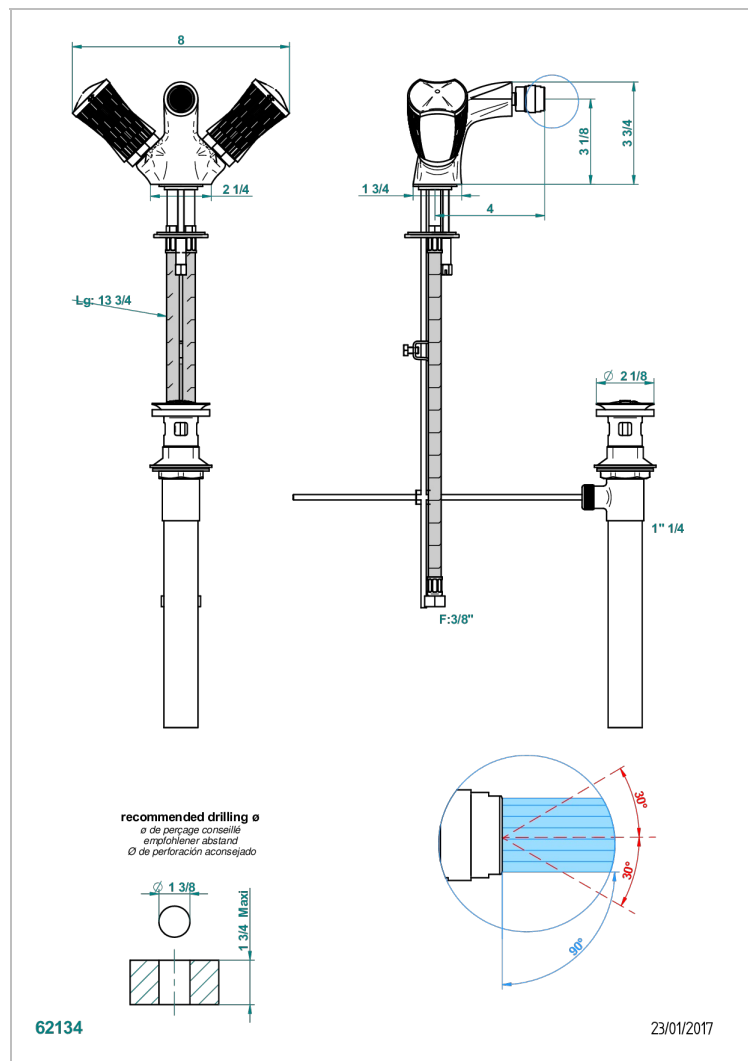

# INFINI WHITE PORCELAIN WITH GOLD DECOR

U2F-3202/US

Single hole bidet faucet with drain