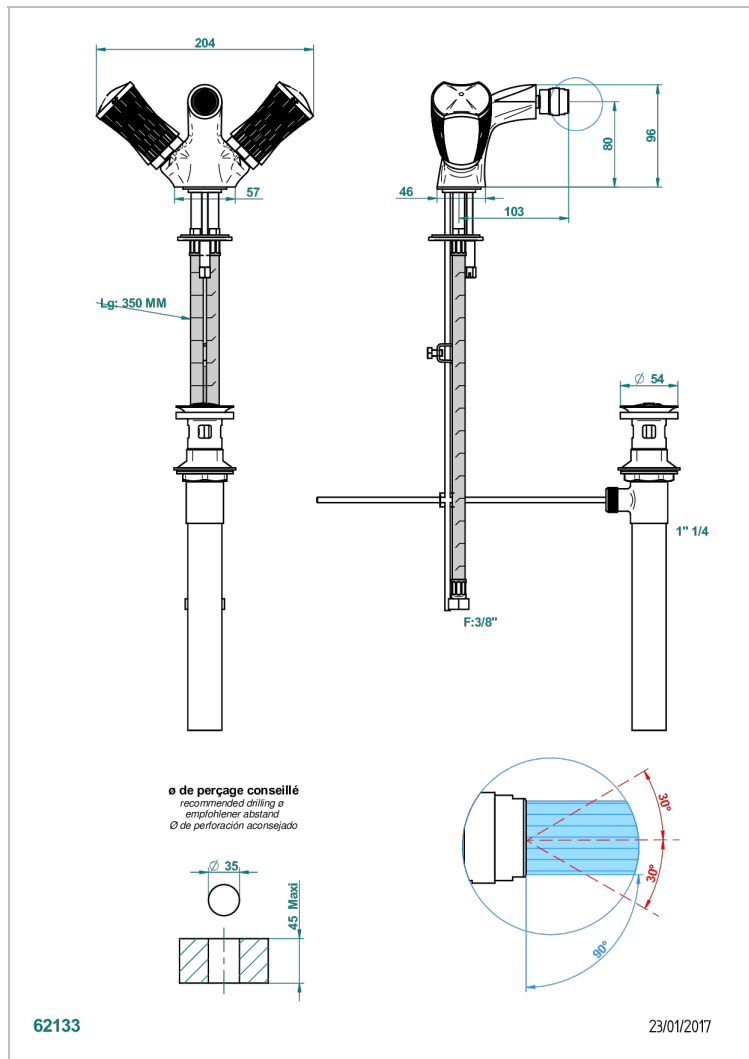

INFINI WHITE PORCELAIN WITH PLATINUM DECOR

U2E-3202/US

Single hole bidet faucet with drain

CHARACTERISTIC

- ASME : ASME A112.18.1-2011/CSA B125.1-11

STANDARDS

AVAILABLE FINITIONS

Black ceram - D30
Blush PVD - H62
Brass color PVD - H49
Brown bronze color PVD - F33
Chrome polished - A02
Copper antique matt, coated - H07