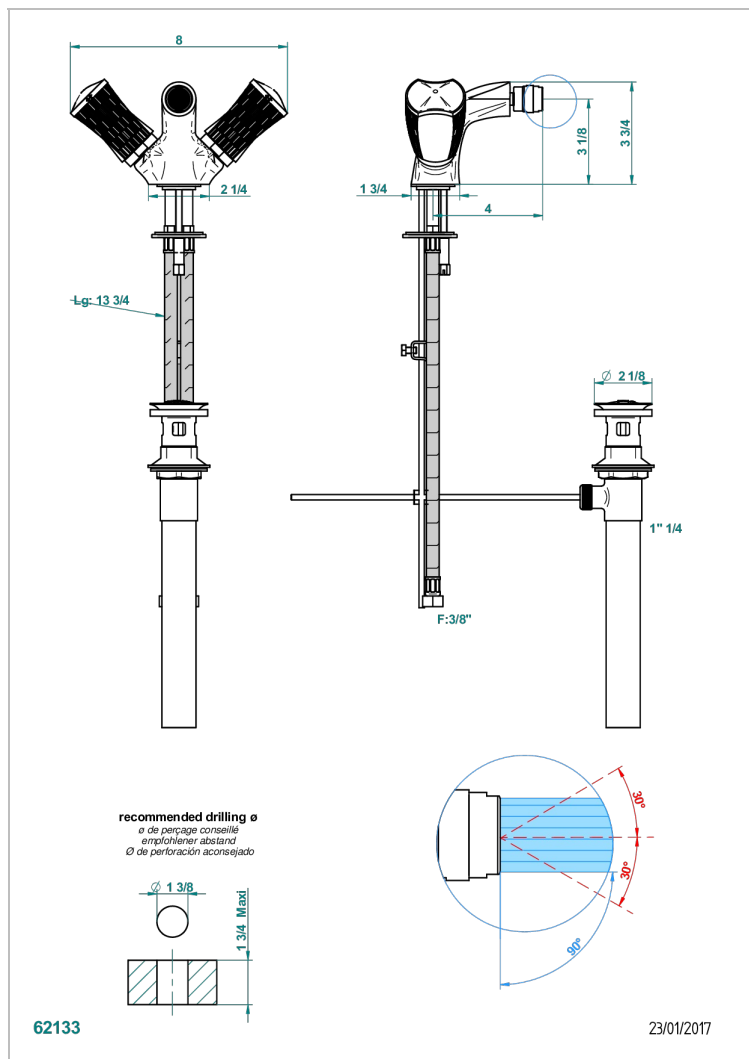

# INFINI WHITE PORCELAIN WITH PLATINUM DECOR

THG<sup>®</sup>  
PARIS

U2E-3202/US

Single hole, 2 handlebidet faucet with drain