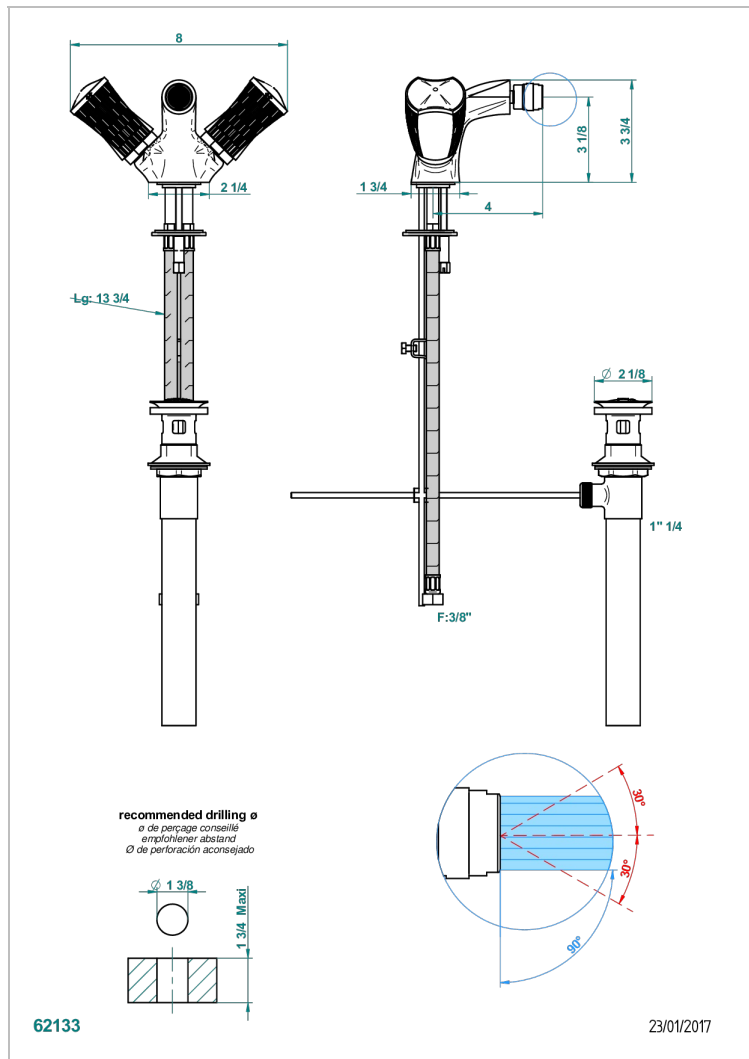

# INFINI WHITE PORCELAIN WITH PLATINUM DECOR

U2E-3202/US

Single hole bidet faucet with drain