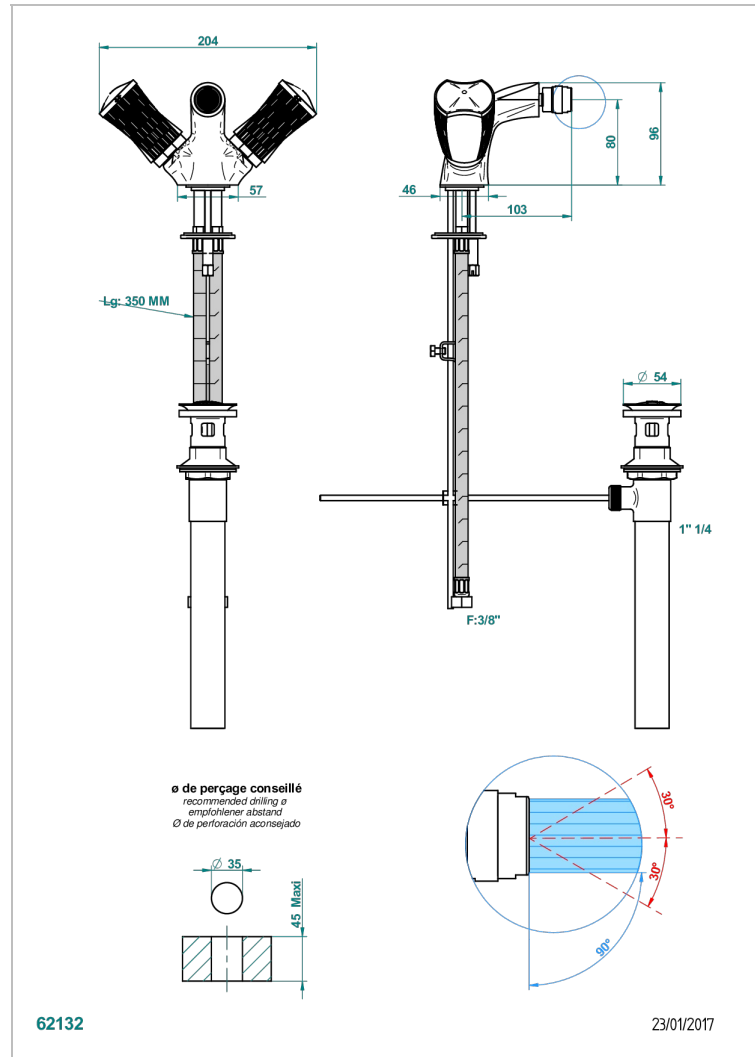

INFINI WHITE PORCELAIN

U2D-3202/US

Single hole bidet faucet with drain

CHARACTERISTIC

- ASME : ASME A112.18.1-2011/CSA B125.1-11

STANDARDS

AVAILABLE FINITIONS

Black ceram - D30
Blush PVD - H62
Brass color PVD - H49
Brown bronze color PVD - F33
Chrome polished - A02
Copper antique matt, coated - H07