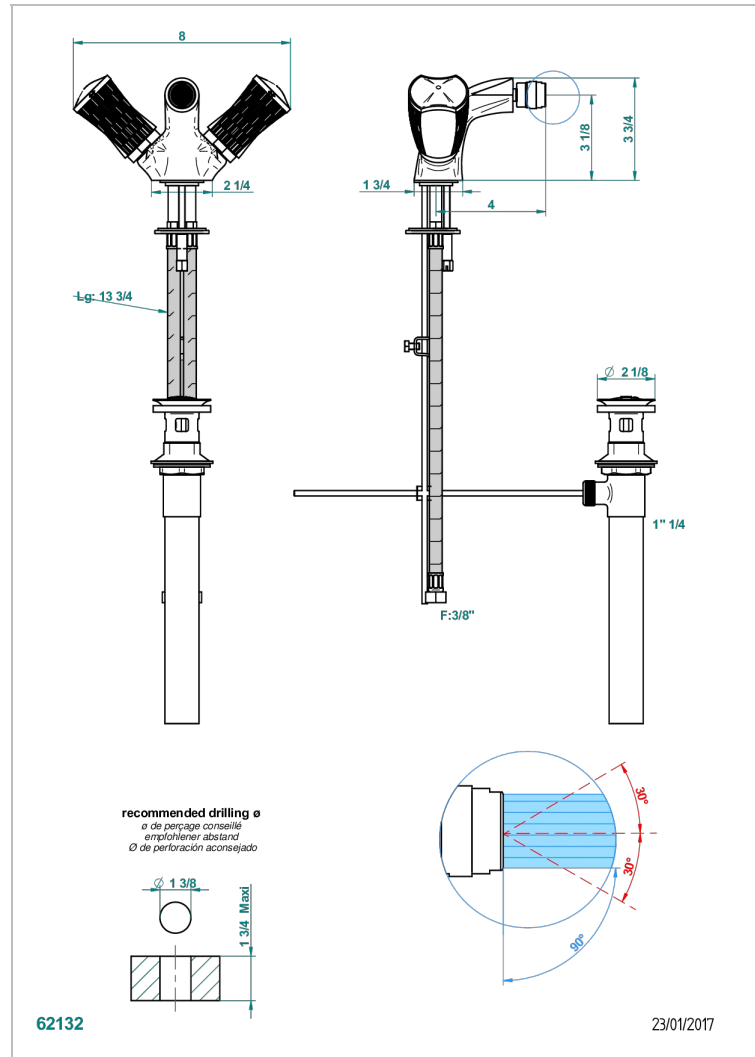

# INFINI WHITE PORCELAIN

U2D-3202/US

Single hole bidet faucet with drain