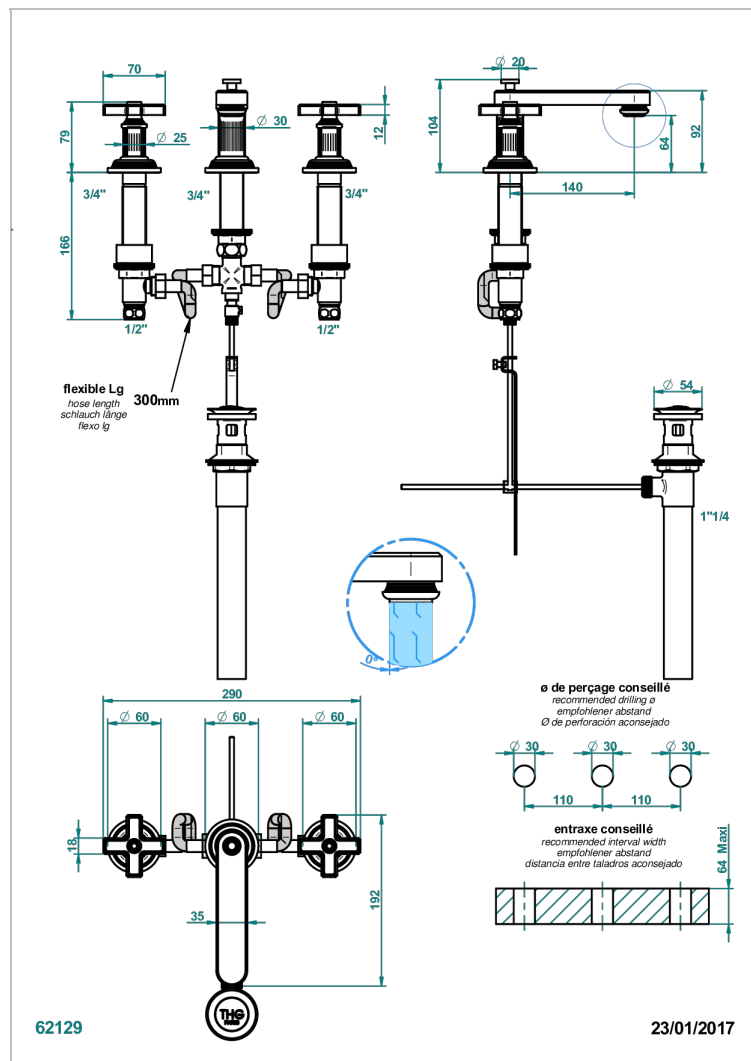

GRAND CENTRAL WHITE ONYX

U9R-151M/US

THG[®]
PARIS

Rim mounted 3-hole basin mixer with waste for marble

CARACTERÍSTICAS

- Grand central White Onyx
- Rim mounted 3-hole basin mixer with waste for marble

ACABADOS DISPONIBLES