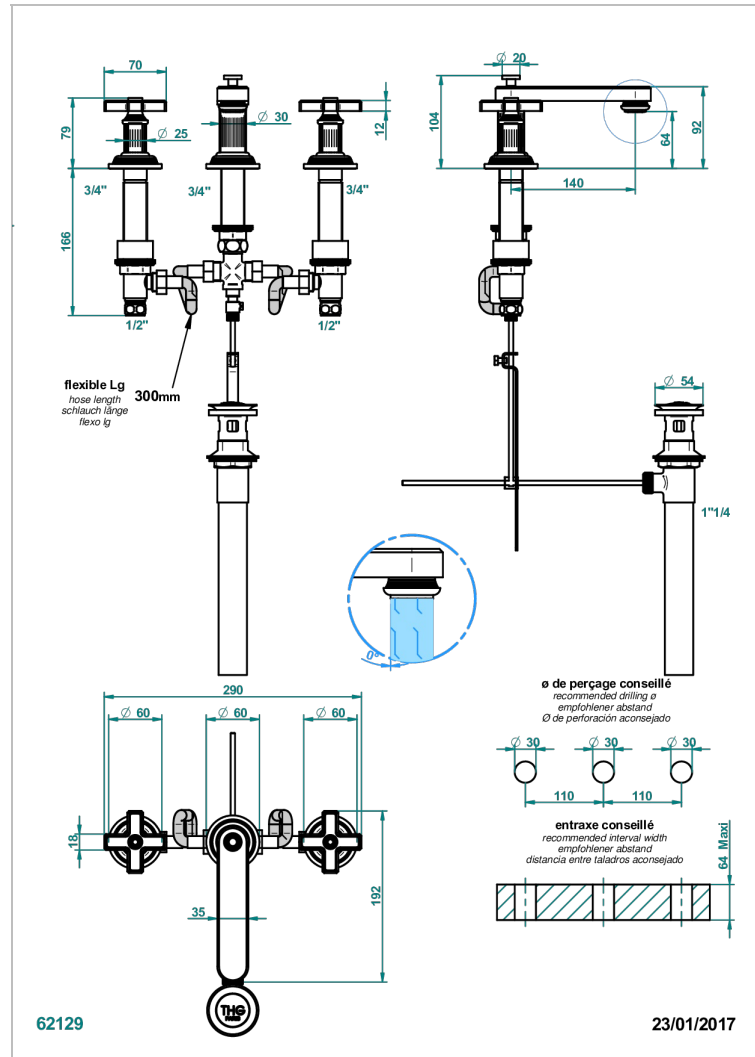

# GRAND CENTRAL WHITE ONYX

U9R-151M/US

Widespread lavatory set with drain for 1 1/4" + countertop

## CHARACTERISTIC

- Grand central White Onyx
- Widespread lavatory set with drain for 1 1/4" + countertop