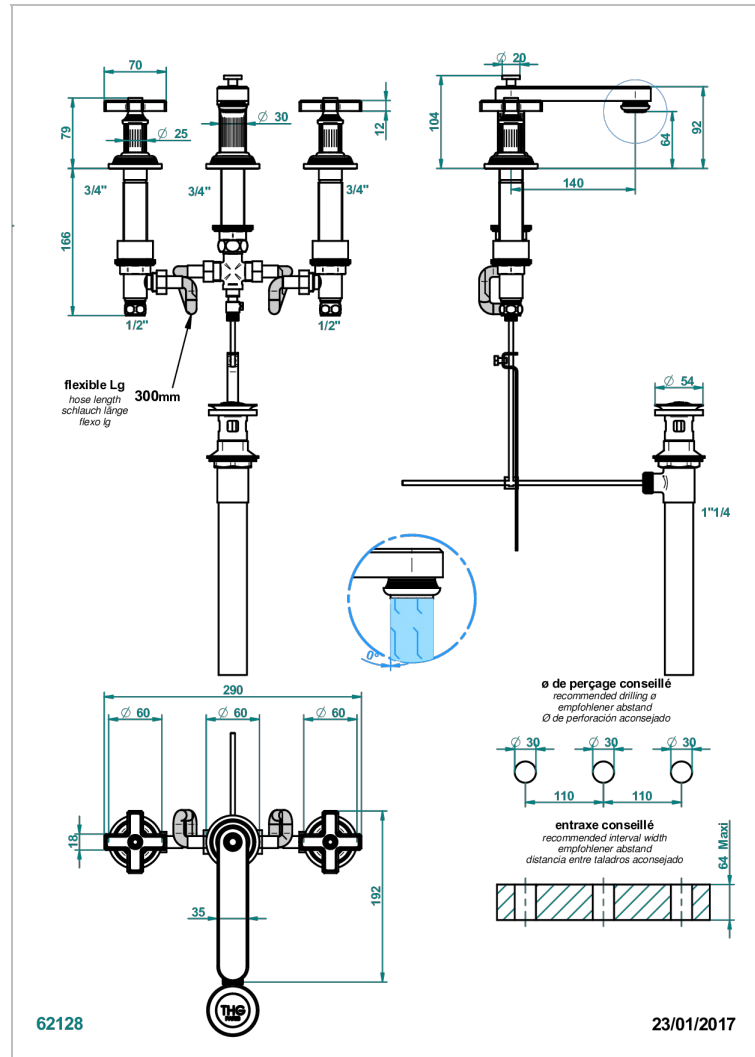

GRAND CENTRAL BLACK ONYX

U9M-151M/US

Rim mounted 3-hole basin mixer with waste for marble

THG[®]
PARIS

CARACTERÍSTICAS

- Grand central Black Onyx
- Rim mounted 3-hole basin mixer with waste for marble

ACABADOS DISPONIBLES