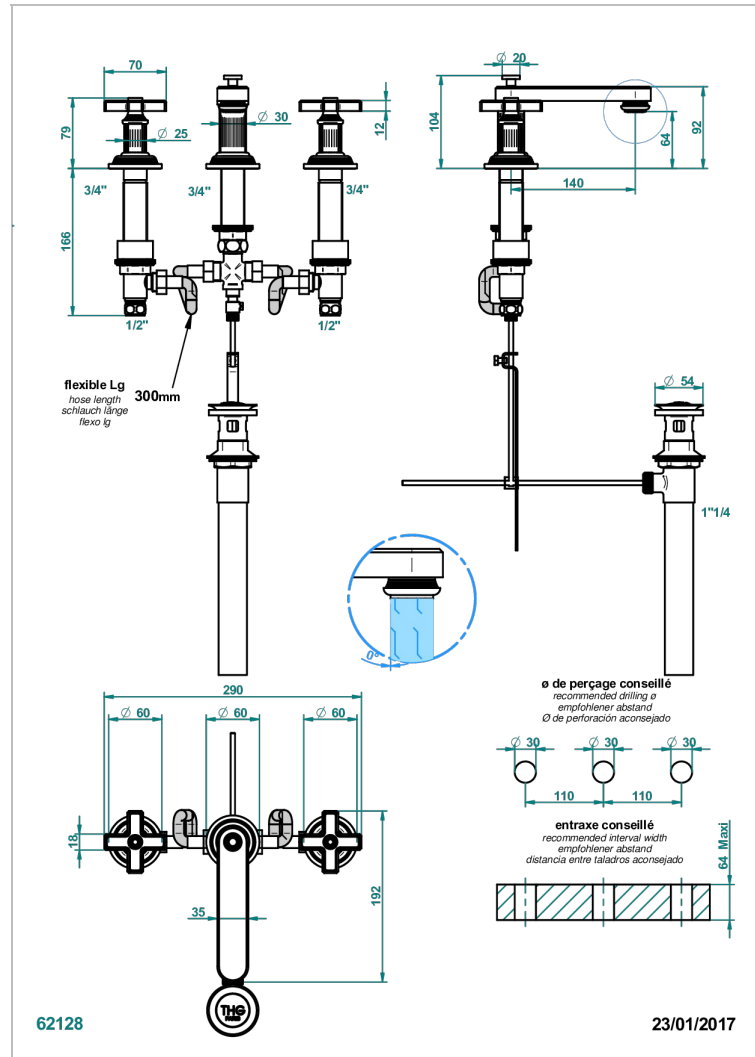

GRAND CENTRAL BLACK ONYX

U9M-151M/US

Widespread lavatory set with drain for 1 1/4" + countertop

CHARACTERISTIC

- Grand central Black Onyx
- Widespread lavatory set with drain for 1 1/4" + countertop

AVAILABLE FINITIONS