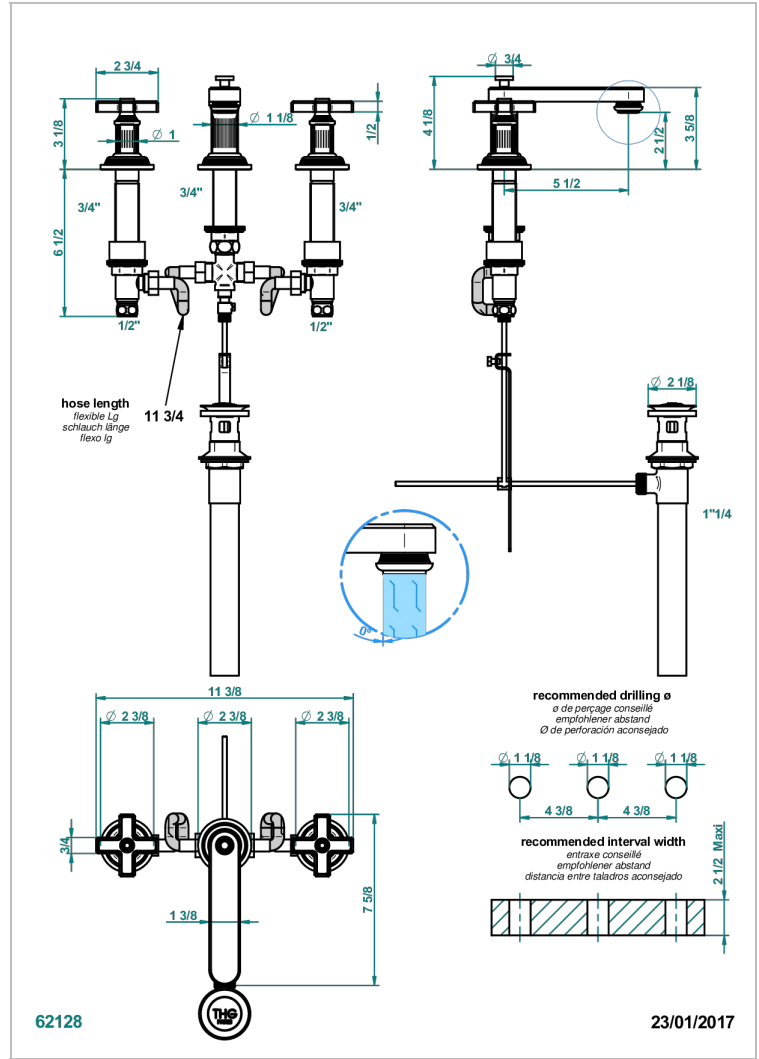

GRAND CENTRAL BLACK ONYX

U9M-151M/US

Rim mounted 3-hole basin mixer with waste for marble

THG[®]
PARIS

CARACTERÍSTICAS

- Grand central Black Onyx
- Rim mounted 3-hole basin mixer with waste for marble

ACABADOS DISPONIBLES