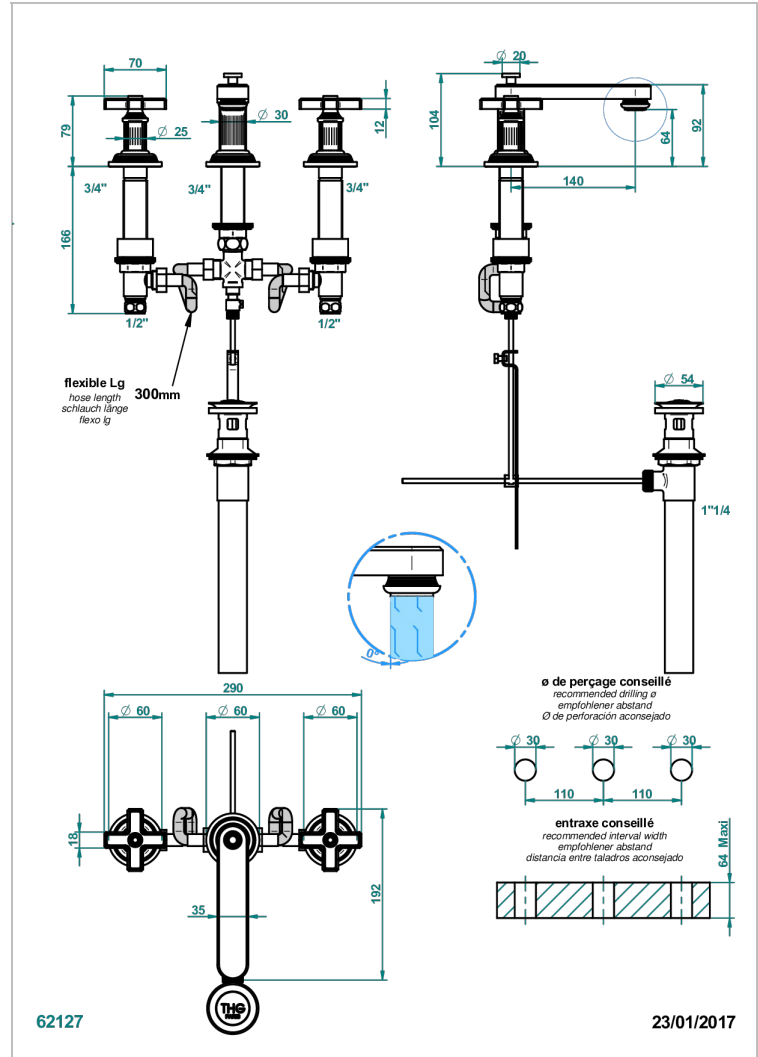

GRAND CENTRAL METAL

U9K-151M/US

Rim mounted 3-hole basin mixer with waste for marble

THG[®]
PARIS

CARACTERÍSTICAS

- Grand central Metal
- Rim mounted 3-hole basin mixer with waste for marble

ACABADOS DISPONIBLES