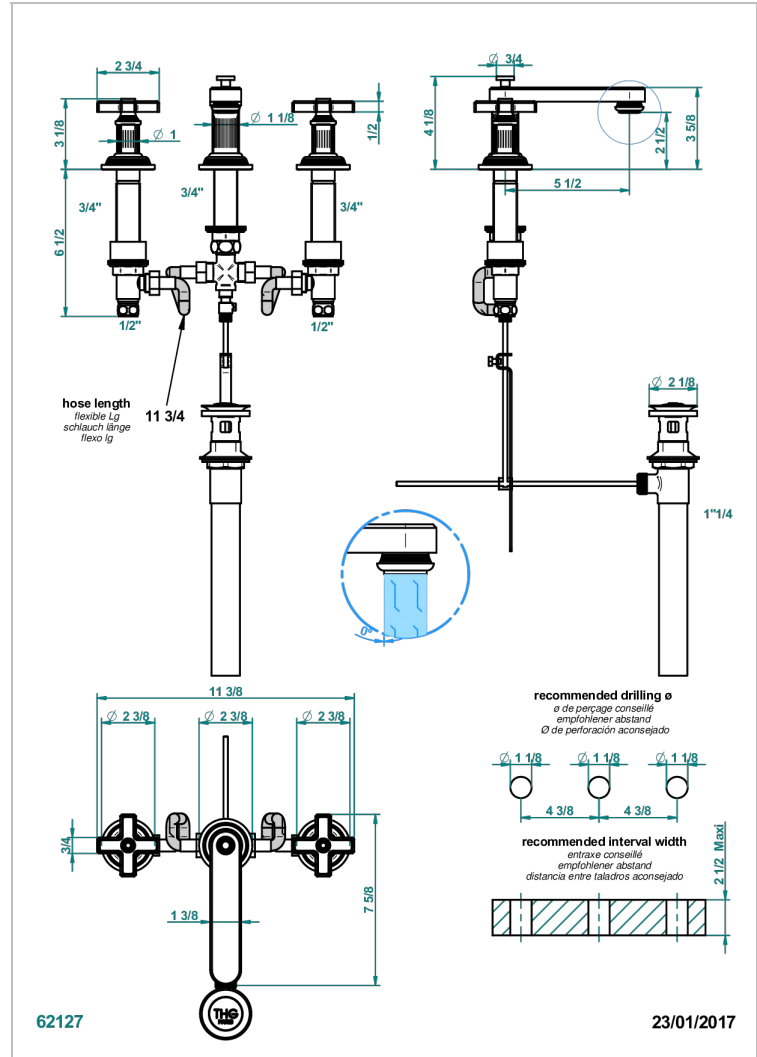

GRAND CENTRAL METAL

U9K-151M/US

Rim mounted 3-hole basin mixer with waste for marble

CARACTERÍSTICAS

- Grand central Metal
- Rim mounted 3-hole basin mixer with waste for marble

ACABADOS DISPONIBLES

Bronce claro - D01
Cerámica negra mate - D30
Cobre viejo mate - H07
Cromo - A02
Cromo mate - C02
Dorado - F01

Dorado mate - F07
Dorado pálido - F30
Dorado pálido mate (sin barniz) - F31
Natural smoked Brass - A13
Níquel - B01
Níquel mate - C01

Níquel viejo - H28
Polished chrome with gold inlay - GA1
Pvd blush - H62
Pvd blush mate - H60
Pvd color latón - H49
Pvd color latón mate - H50