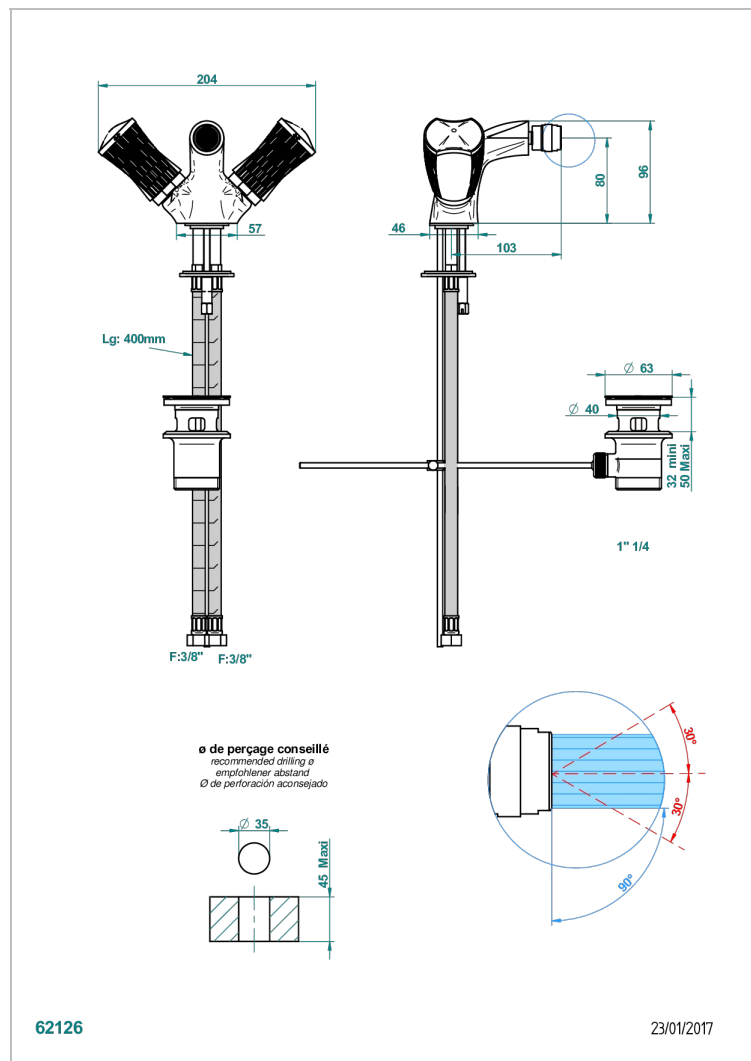

INFINI WHITE PORCELAIN WITH GOLD DECOR

U2F-3202

1-hole bidet mixer with swivel jet handshower with waste

CHARACTERISTIC

- ACS : 17ACCLY613
- NF : NF EN 200 - IA - Chrome

STANDARDS

AVAILABLE FINITIONS

Antique nickel - H28
Black ceram - D30
Blush PVD - H62
Brass color PVD - H49
Brown bronze color PVD - F33
Gold color PVD - H52