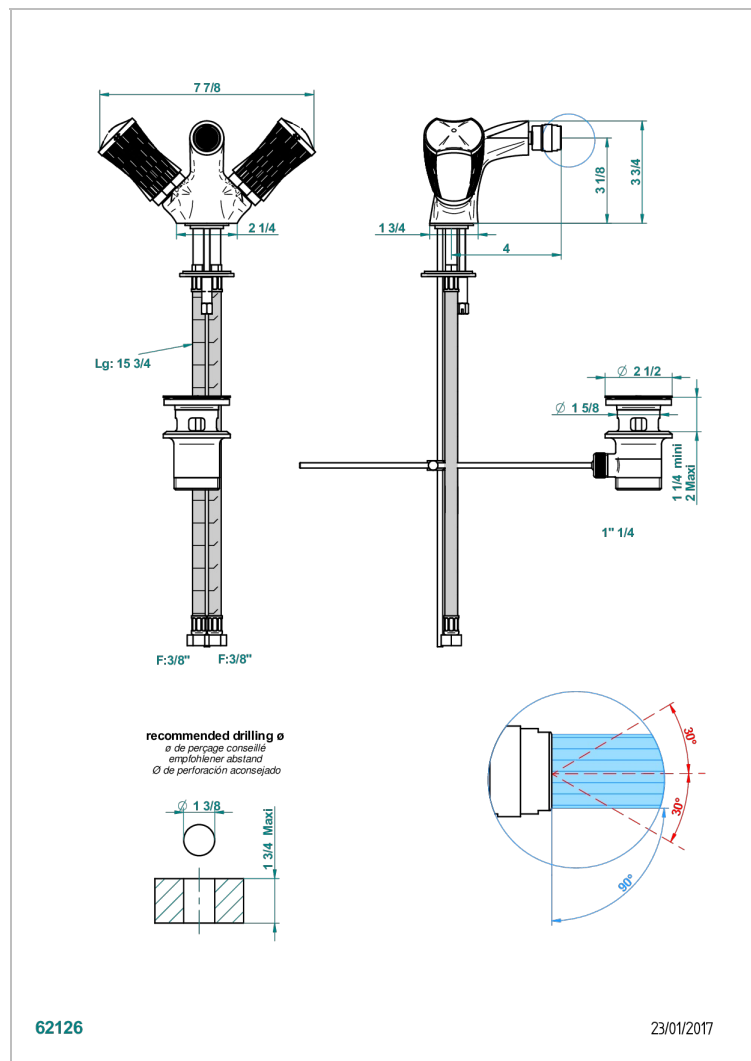

INFINI WHITE PORCELAIN WITH GOLD DECOR

U2F-3202

1-hole bidet mixer with swivel jet handshower with waste

CHARACTERISTIC

- ACS : 17ACCLY613
- NF : NF EN 200 - IA - Chrome

STANDARDS

AVAILABLE FINITIONS

Antique nickel - H28
Black ceram - D30
Blush PVD - H62
Brass color PVD - H49
Brown bronze color PVD - F33
Gold color PVD - H52