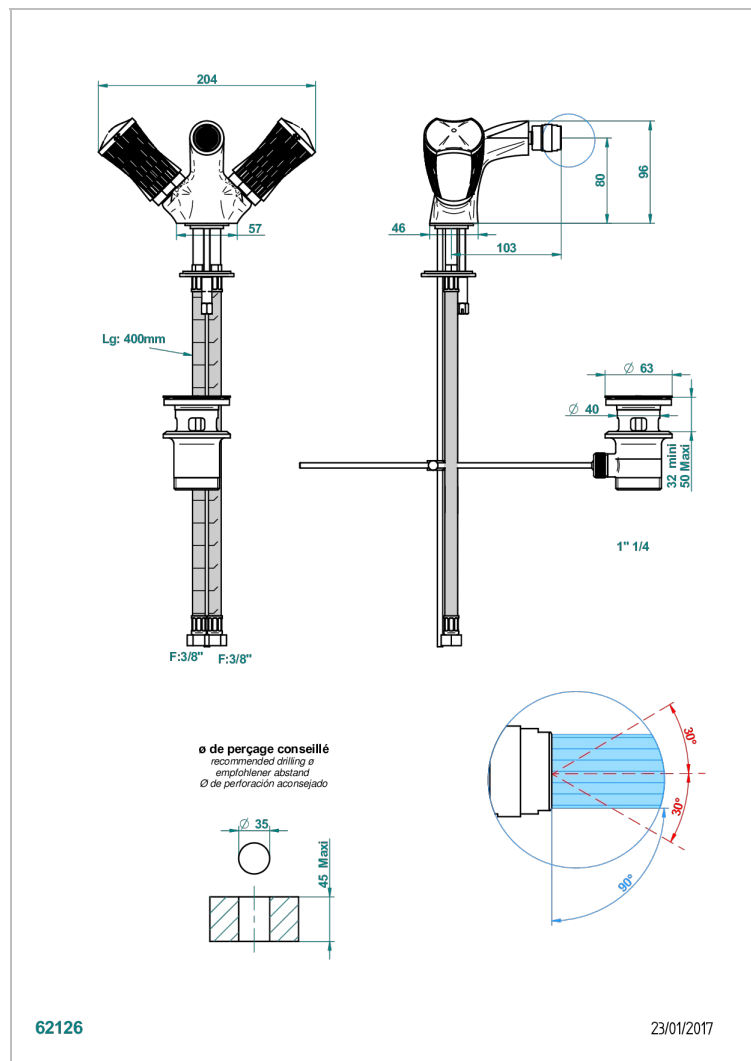

# INFINI WHITE PORCELAIN WITH GOLD DECOR

U2F-3202

1-hole bidet mixer with swivel jet handshower with waste

## CHARACTERISTIC

- ACS : 17ACCLY613
- NF : NF EN 200 - IA - Chrome