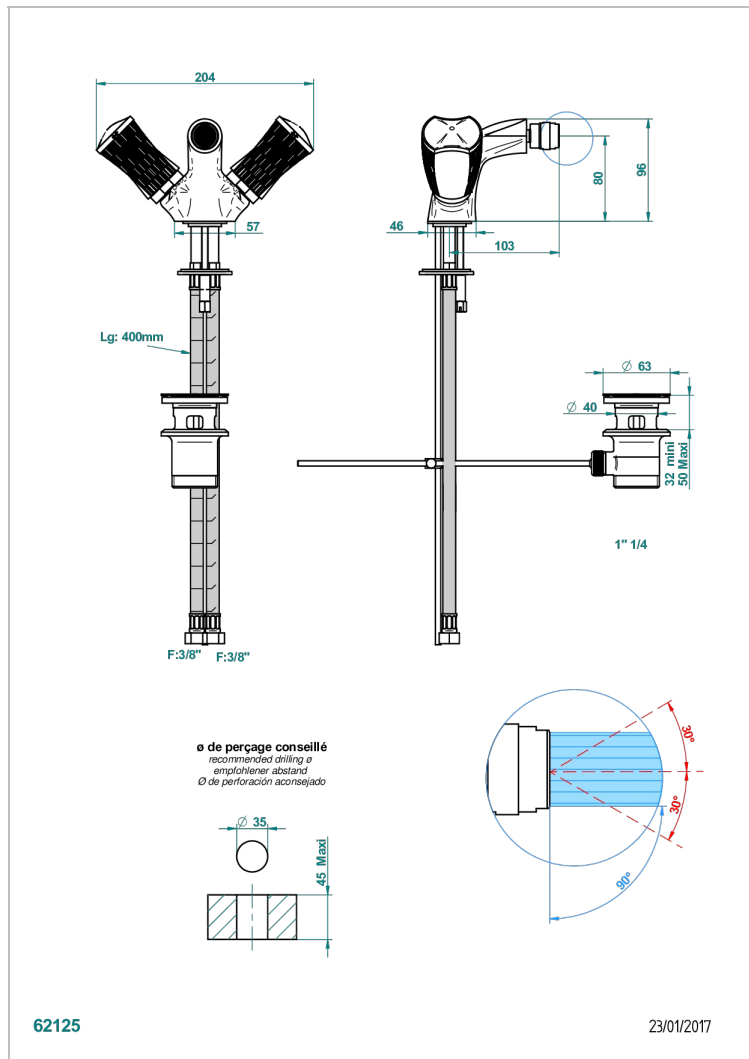

INFINI WHITE PORCELAIN WITH PLATINUM DECOR

U2E-3202

1-hole bidet mixer with swivel jet handshower with waste

CHARACTERISTIC

- ACS : 17ACCLY613
- NF : NF EN 200 - IA - Chrome

STANDARDS

AVAILABLE FINITIONS

Antique nickel - H28
Black ceram - D30
Blush PVD - H62
Brass color PVD - H49
Brown bronze color PVD - F33
Gold color PVD - H52