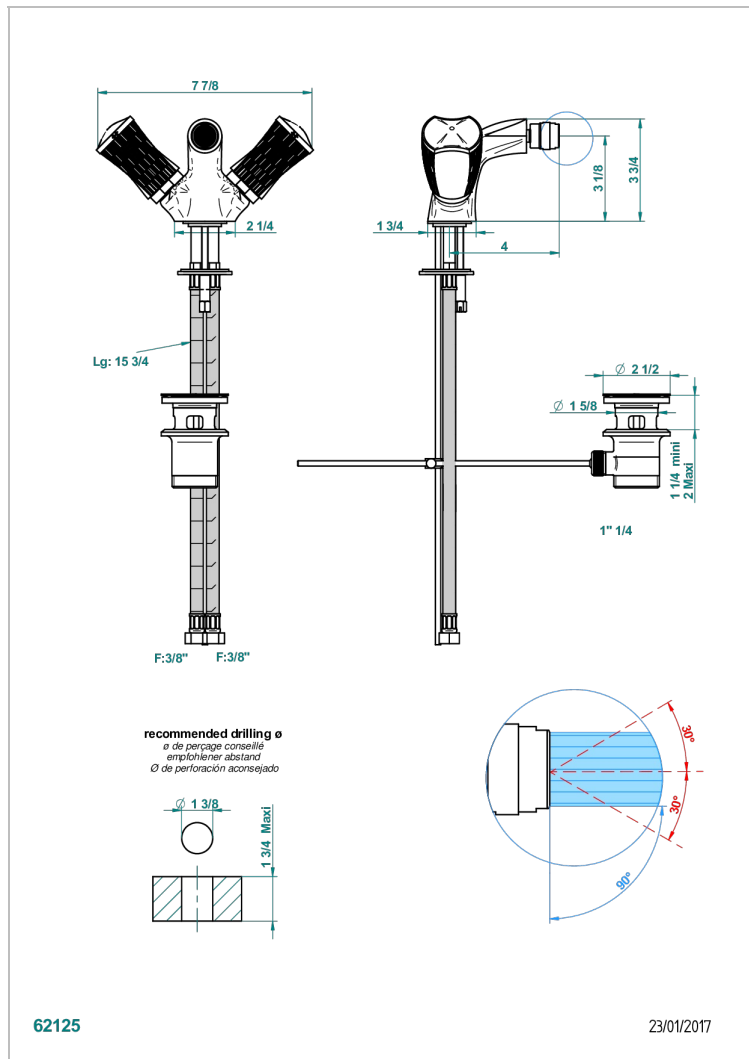

INFINI WHITE PORCELAIN WITH PLATINUM DECOR

U2E-3202

1-hole bidet mixer with swivel jet handshower with waste

CHARACTERISTIC

- ACS : 17ACCLY613
- NF : NF EN 200 - IA - Chrome

STANDARDS

AVAILABLE FINITIONS

Antique nickel - H28
Black ceram - D30
Blush PVD - H62
Brass color PVD - H49
Brown bronze color PVD - F33
Gold color PVD - H52