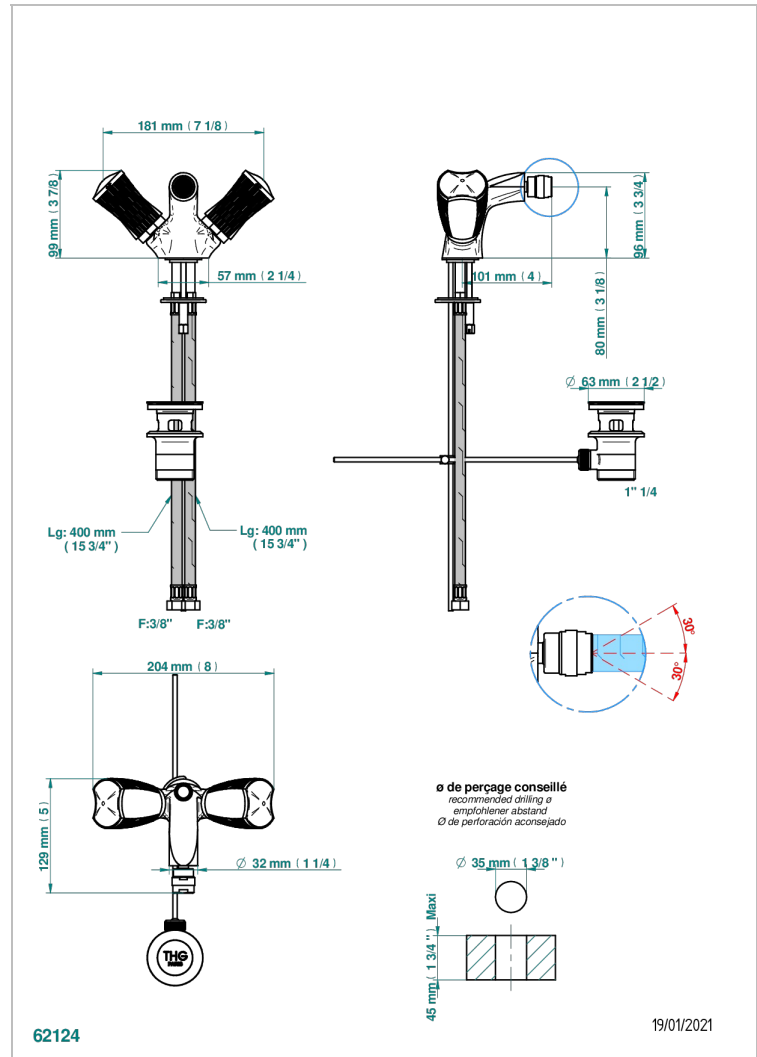

# INFINI WHITE PORCELAIN

U2D-3202

1-hole bidet mixer with swivel jet handshower with waste

THG<sup>®</sup>  
PARIS

## CHARACTERISTIC

- ACS : 17ACCLY613
- NF : NF EN 200 - IA - Chrome