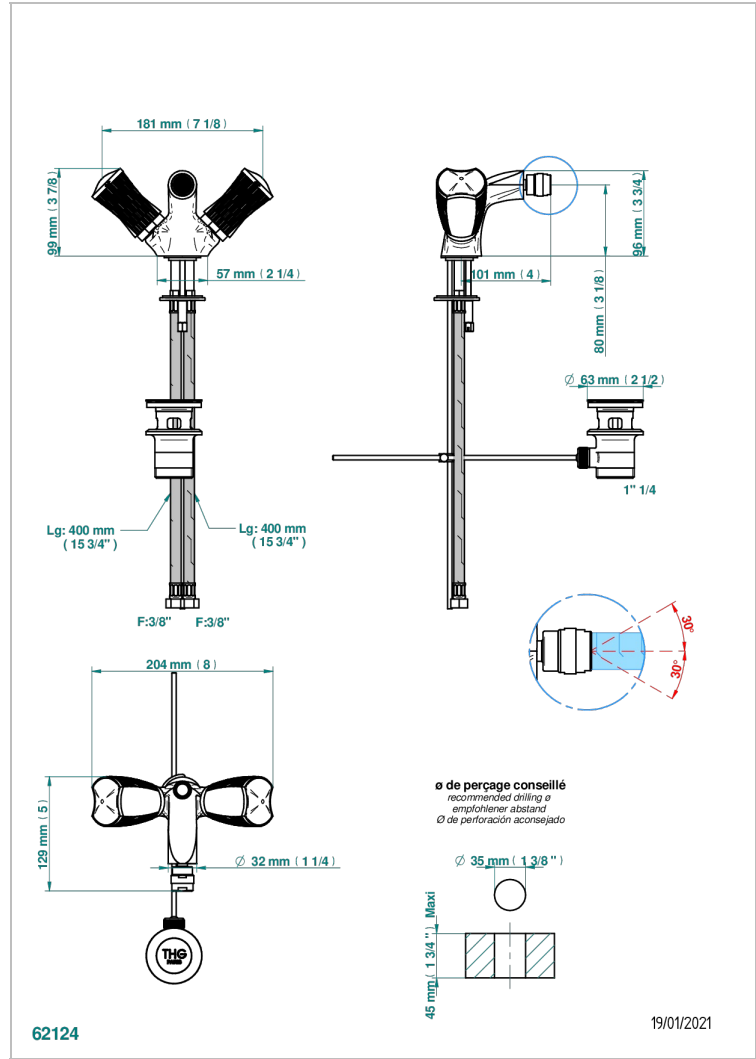

INFINI WHITE PORCELAIN

U2D-3202

1-hole bidet mixer with swivel jet handshower with waste

THG[®]
PARIS

CHARACTERISTIC

- ACS : 17ACCLY613
- NF : NF EN 200 - IA - Chrome

STANDARDS

AVAILABLE FINITIONS