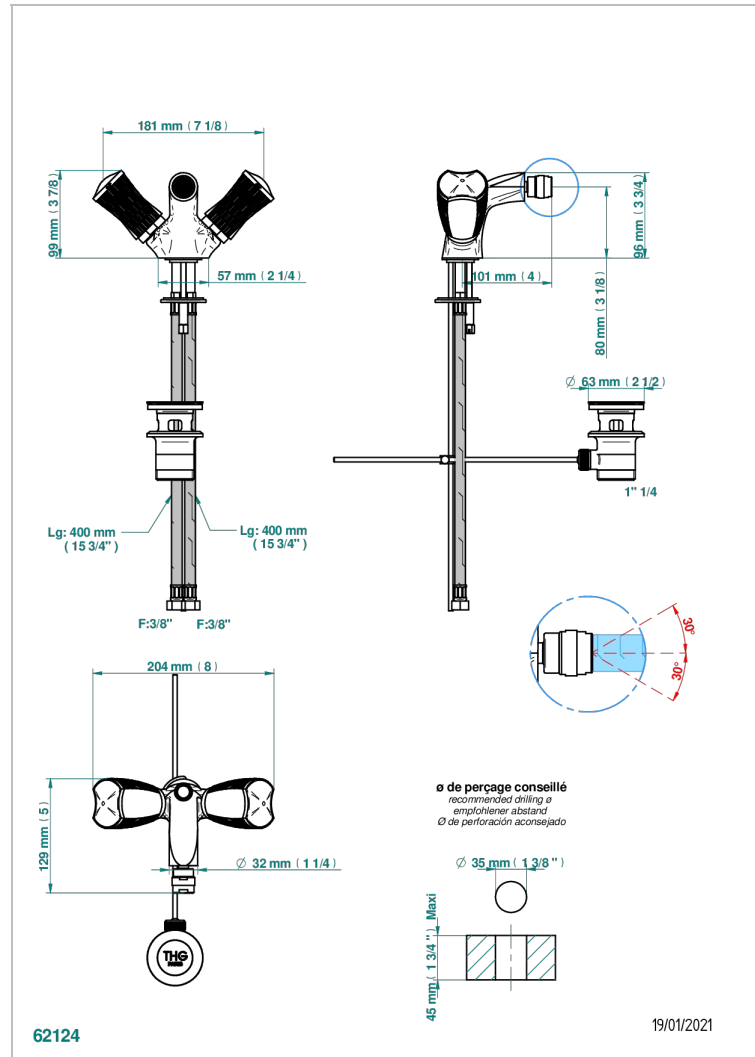

INFINI WHITE PORCELAIN

U2D-3202

1-hole bidet mixer with swivel jet handshower with waste

THG[®]
PARIS

CHARACTERISTIC

- ACS : 17ACCLY613
- NF : NF EN 200 - IA - Chrome

STANDARDS

AVAILABLE FINITIONS