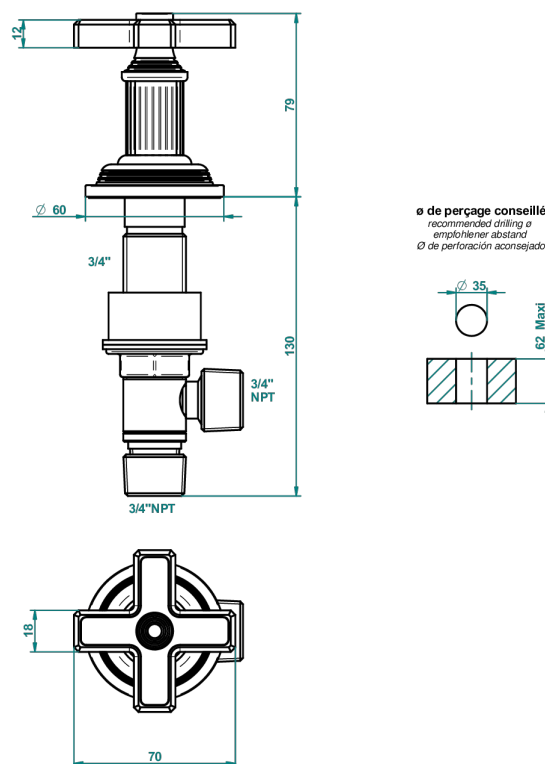

GRAND CENTRAL WHITE ONYX

U9R-36

Rim mounted 3/4" valve

62110

20/01/2017

CHARACTERISTIC

- Grand central White Onyx
- Rim mounted 3/4" valve

AVAILABLE FINITIONS