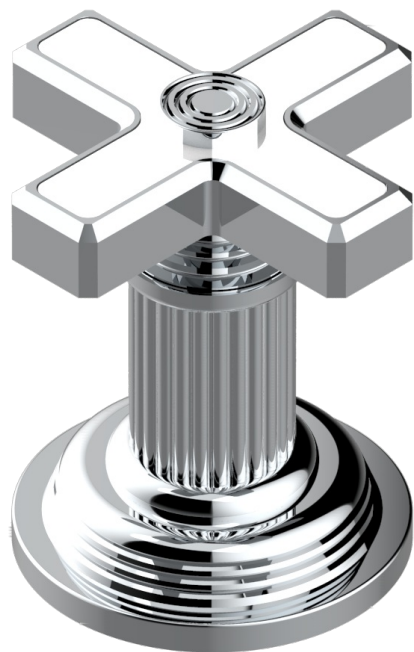

GRAND CENTRAL WHITE ONYX

U9R-36

Rim mounted 3/4" valve

62110

20/01/2017

CHARACTERISTIC

- Grand central White Onyx
- Rim mounted 3/4" valve

AVAILABLE FINITIONS

Antique nickel - H28
Black ceram - D30
Blush PVD - H62
Brass color PVD - H49
Brown bronze color PVD - F33
Gold color PVD - H52

Graphite PVD - H64
Lacquered light bronze - D01
Matt Umber PVD - H67
Matt blush PVD - H60
Matt brass color PVD - H50
Matt brown bronze color PVD - F34

Matt chrome - C02
Matt gold - F07
Matt gold color PVD - H53
Matt graphite PVD - H65
Matt nickel (color finish) - C01
Matt nickel color PVD - H56

Natural smoked Brass - A13
Nickel color PVD - H55
Polished chrome (color finish) - A02
Polished gold (color finish) - F01
Polished nickel - B01
Soft gold - F30