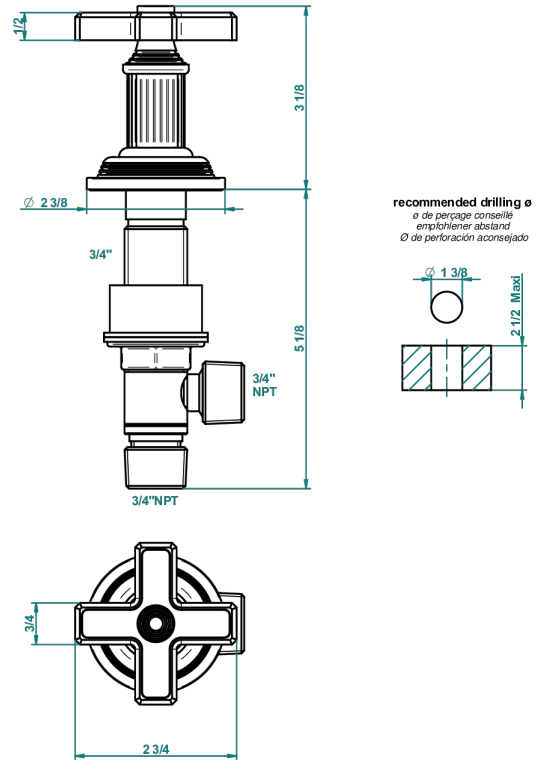

# GRAND CENTRAL WHITE ONYX

U9R-36

Rim mounted 3/4" valve

62110

20/01/2017

## CHARACTERISTIC

- Grand central White Onyx
- Rim mounted 3/4" valve