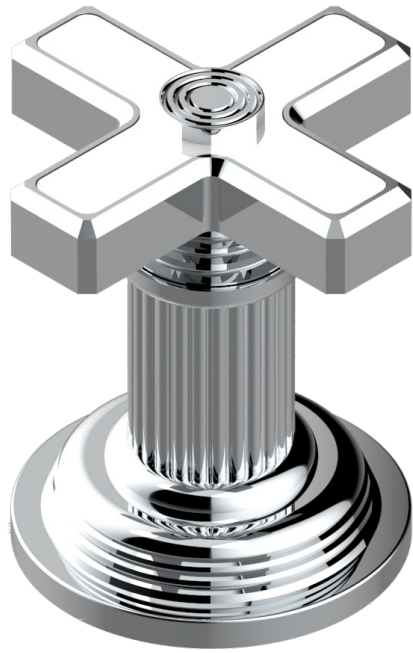

# GRAND CENTRAL WHITE ONYX

U9R-36

Rim mounted 3/4" valve

62110

20/01/2017

## CHARACTERISTIC

- Grand central White Onyx
- Rim mounted 3/4" valve

## AVAILABLE FINITIONS

Antique nickel - H28  
Black ceram - D30  
Blush PVD - H62  
Brass color PVD - H49  
Brown bronze color PVD - F33  
Gold color PVD - H52

Graphite PVD - H64  
Lacquered light bronze - D01  
Matt Umber PVD - H67  
Matt blush PVD - H60  
Matt brass color PVD - H50  
Matt brown bronze color PVD - F34