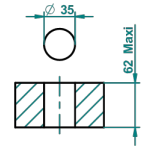

GRAND CENTRAL WHITE ONYX

U9R-36

Rim mounted 3/4" valve

THG®
PARIS

62110

20/01/2017

CHARACTERISTIC

- Grand central White Onyx
- Rim mounted 3/4" valve

AVAILABLE FINITIONS

Antique nickel - H28
Black ceram - D30
Blush PVD - H62
Brass color PVD - H49
Brown bronze color PVD - F33
Gold color PVD - H52

Graphite PVD - H64
Lacquered light bronze - D01
Matt Umber PVD - H67
Matt blush PVD - H60
Matt brass color PVD - H50
Matt brown bronze color PVD - F34

Matt chrome - C02
Matt gold - F07
Matt gold color PVD - H53
Matt graphite PVD - H65
Matt nickel (color finish) - C01
Matt nickel color PVD - H56

Natural smoked Brass - A13
Nickel color PVD - H55
Polished chrome (color finish) - A02
Polished gold (color finish) - F01
Polished nickel - B01
Soft gold - F30

Soft matt gold - F31
Umber PVD - H66
Varnished matt antique red copper
(color finish) - H07