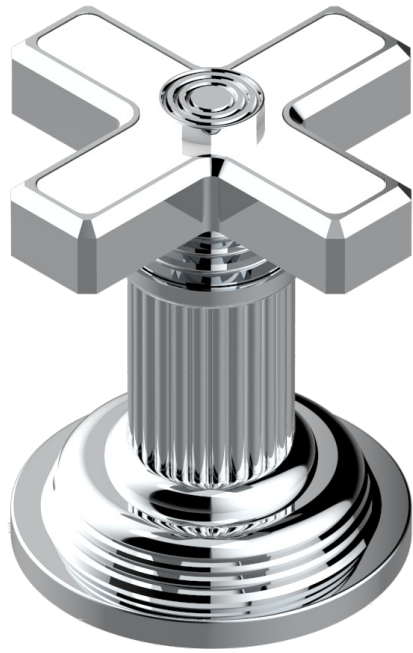

GRAND CENTRAL WHITE ONYX

U9R-36

Rim mounted 3/4" valve

THG®
PARIS

62110

20/01/2017

CHARACTERISTIC

- Grand central White Onyx
- Rim mounted 3/4" valve

AVAILABLE FINITIONS

Antique nickel - H28
Black ceram - D30
Blush PVD - H62
Brass color PVD - H49
Brown bronze color PVD - F33
Gold color PVD - H52

Graphite PVD - H64
Lacquered light bronze - D01
Matt Umber PVD - H67
Matt blush PVD - H60
Matt brass color PVD - H50
Matt brown bronze color PVD - F34

Matt chrome - C02
Matt gold - F07
Matt gold color PVD - H53
Matt graphite PVD - H65
Matt nickel (color finish) - C01
Matt nickel color PVD - H56

Natural smoked Brass - A13
Nickel color PVD - H55
Polished chrome (color finish) - A02
Polished gold (color finish) - F01
Polished nickel - B01
Soft gold - F30

Soft matt gold - F31
Umber PVD - H66
Varnished matt antique red copper
(color finish) - H07