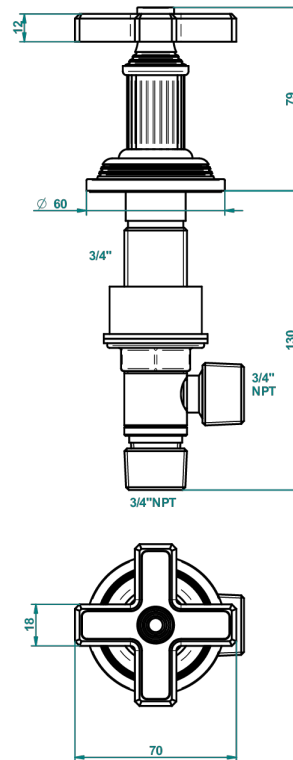

GRAND CENTRAL WHITE ONYX

U9R-36

Rim mounted 3/4" valve

THG®
PARIS

62110

20/01/2017

CHARACTERISTIC

- Grand central White Onyx
- Rim mounted 3/4" valve

AVAILABLE FINITIONS

Antique nickel - H28
Black ceram - D30
Blush PVD - H62
Brass color PVD - H49
Brown bronze color PVD - F33
Gold color PVD - H52

Graphite PVD - H64
Lacquered light bronze - D01
Matt Umber PVD - H67
Matt blush PVD - H60
Matt brass color PVD - H50
Matt brown bronze color PVD - F34

Matt chrome - C02
Matt gold - F07
Matt gold color PVD - H53
Matt graphite PVD - H65
Matt nickel (color finish) - C01
Matt nickel color PVD - H56

Natural smoked Brass - A13
Nickel color PVD - H55
Polished chrome (color finish) - A02
Polished gold (color finish) - F01
Polished nickel - B01
Soft gold - F30

Soft matt gold - F31
Umber PVD - H66
Varnished matt antique red copper
(color finish) - H07