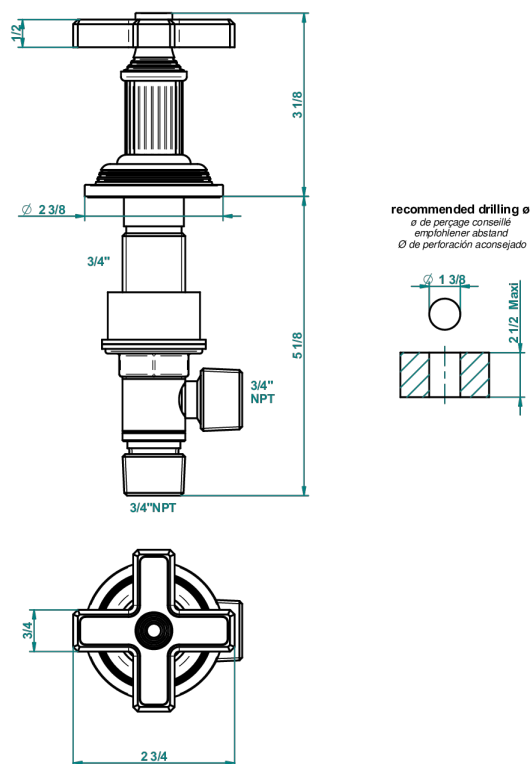

GRAND CENTRAL WHITE ONYX

U9R-36

Rim mounted 3/4" valve

62110

20/01/2017

CHARACTERISTIC

- Grand central White Onyx
- Rim mounted 3/4" valve

AVAILABLE FINITIONS

Antique nickel - H28
Black ceram - D30
Blush PVD - H62
Brass color PVD - H49
Brown bronze color PVD - F33
Gold color PVD - H52

Graphite PVD - H64
Lacquered light bronze - D01
Matt Umber PVD - H67
Matt blush PVD - H60
Matt brass color PVD - H50
Matt brown bronze color PVD - F34

Matt chrome - C02
Matt gold - F07
Matt gold color PVD - H53
Matt graphite PVD - H65
Matt nickel (color finish) - C01
Matt nickel color PVD - H56

Natural smoked Brass - A13
Nickel color PVD - H55
Polished chrome (color finish) - A02
Polished gold (color finish) - F01
Polished nickel - B01
Soft gold - F30

Soft matt gold - F31
Umber PVD - H66
Varnished matt antique red copper (color finish) - H07