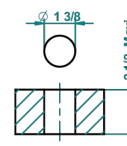

GRAND CENTRAL WHITE ONYX

U9R-36

Rim mounted 3/4" valve

62110

20/01/2017

CHARACTERISTIC

- Grand central White Onyx
- Rim mounted 3/4" valve

AVAILABLE FINITIONS

Antique nickel - H28
Black ceram - D30
Blush PVD - H62
Brass color PVD - H49
Brown bronze color PVD - F33
Gold color PVD - H52

Graphite PVD - H64
Lacquered light bronze - D01
Matt Umber PVD - H67
Matt blush PVD - H60
Matt brass color PVD - H50
Matt brown bronze color PVD - F34

Matt chrome - C02
Matt gold - F07
Matt gold color PVD - H53
Matt graphite PVD - H65
Matt nickel (color finish) - C01
Matt nickel color PVD - H56

Natural smoked Brass - A13
Nickel color PVD - H55
Polished chrome (color finish) - A02
Polished gold (color finish) - F01
Polished nickel - B01
Soft gold - F30

Soft matt gold - F31
Umber PVD - H66
Varnished matt antique red copper (color finish) - H07