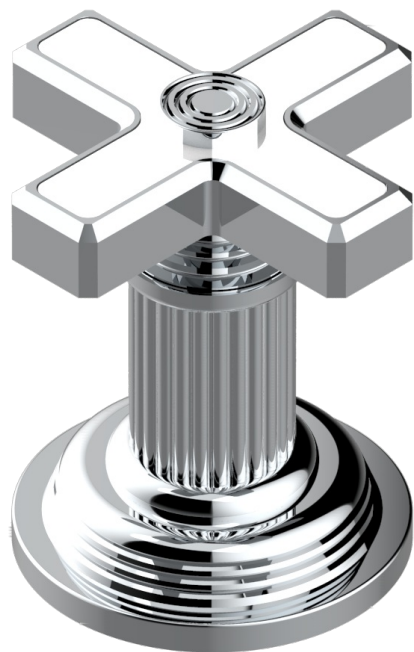

GRAND CENTRAL WHITE ONYX

U9R-36

Rim mounted 3/4" valve

62110

20/01/2017

CHARACTERISTIC

- Grand central White Onyx
- Rim mounted 3/4" valve

AVAILABLE FINITIONS

Antique nickel - H28
Black ceram - D30
Blush PVD - H62
Brass color PVD - H49
Brown bronze color PVD - F33
Gold color PVD - H52

Graphite PVD - H64
Lacquered light bronze - D01
Matt Umber PVD - H67
Matt blush PVD - H60
Matt brass color PVD - H50
Matt brown bronze color PVD - F34

Matt chrome - C02
Matt gold - F07
Matt gold color PVD - H53
Matt graphite PVD - H65
Matt nickel (color finish) - C01
Matt nickel color PVD - H56

Natural smoked Brass - A13
Nickel color PVD - H55
Polished chrome (color finish) - A02
Polished gold (color finish) - F01
Polished nickel - B01
Soft gold - F30

Soft matt gold - F31
Umber PVD - H66
Varnished matt antique red copper (color finish) - H07