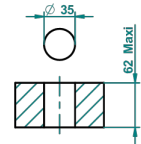

GRAND CENTRAL WHITE ONYX

U9R-36

Rim mounted 3/4" valve

THG®
PARIS

62110

20/01/2017

CHARACTERISTIC

- Grand central White Onyx
- Rim mounted 3/4" valve

AVAILABLE FINITIONS

Antique nickel - H28
Black ceram - D30
Blush PVD - H62
Brass color PVD - H49
Brown bronze color PVD - F33
Gold color PVD - H52

Graphite PVD - H64
Lacquered light bronze - D01
Matt Umber PVD - H67
Matt blush PVD - H60
Matt brass color PVD - H50
Matt brown bronze color PVD - F34

Matt chrome - C02
Matt gold - F07
Matt gold color PVD - H53
Matt graphite PVD - H65
Matt nickel (color finish) - C01
Matt nickel color PVD - H56

Natural smoked Brass - A13
Nickel color PVD - H55
Polished chrome (color finish) - A02
Polished gold (color finish) - F01
Polished nickel - B01
Soft gold - F30

Soft matt gold - F31
Umber PVD - H66
Varnished matt antique red copper
(color finish) - H07