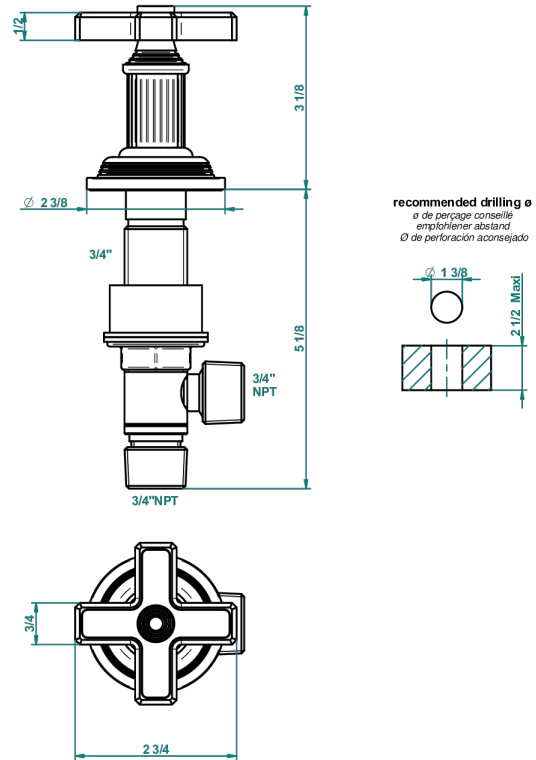

GRAND CENTRAL WHITE ONYX

U9R-36

Rim mounted 3/4" valve

62110

20/01/2017

CHARACTERISTIC

- Grand central White Onyx
- Rim mounted 3/4" valve

AVAILABLE FINITIONS