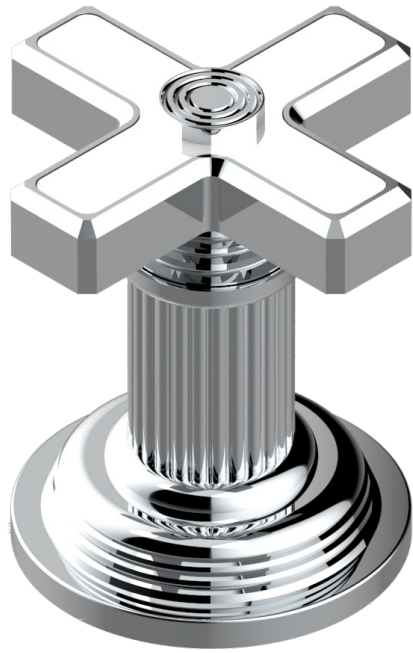

GRAND CENTRAL WHITE ONYX

U9R-36

Rim mounted 3/4" valve

62110

20/01/2017

CHARACTERISTIC

- Grand central White Onyx
- Rim mounted 3/4" valve

AVAILABLE FINITIONS

Antique nickel - H28
Black ceram - D30
Blush PVD - H62
Brass color PVD - H49
Brown bronze color PVD - F33
Gold color PVD - H52

Graphite PVD - H64
Lacquered light bronze - D01
Matt Umber PVD - H67
Matt blush PVD - H60
Matt brass color PVD - H50
Matt brown bronze color PVD - F34

Matt chrome - C02
Matt gold - F07
Matt gold color PVD - H53
Matt graphite PVD - H65
Matt nickel (color finish) - C01
Matt nickel color PVD - H56

Natural smoked Brass - A13
Nickel color PVD - H55
Polished chrome (color finish) - A02
Polished gold (color finish) - F01
Polished nickel - B01
Soft gold - F30