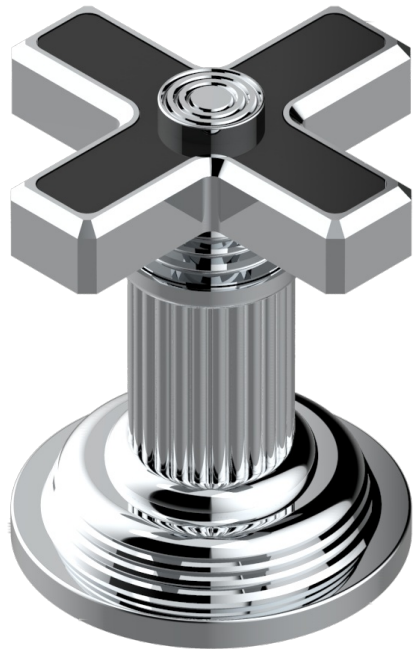

GRAND CENTRAL BLACK ONYX

U9M-36

Rim mounted 3/4" valve

THG®
PARIS

62109

20/01/2017

CHARACTERISTIC

- Grand central Black Onyx
- Rim mounted 3/4" valve

AVAILABLE FINITIONS

Antique nickel - H28
Black ceram - D30
Blush PVD - H62
Brass color PVD - H49
Brown bronze color PVD - F33
Gold color PVD - H52

Graphite PVD - H64
Lacquered light bronze - D01
Matt Umber PVD - H67
Matt blush PVD - H60
Matt brass color PVD - H50
Matt brown bronze color PVD - F34

Matt chrome - C02
Matt gold - F07
Matt gold color PVD - H53
Matt graphite PVD - H65
Matt nickel (color finish) - C01
Matt nickel color PVD - H56

Natural smoked Brass - A13
Nickel color PVD - H55
Polished chrome (color finish) - A02
Polished gold (color finish) - F01
Polished nickel - B01
Soft gold - F30

Soft matt gold - F31
Umber PVD - H66
Varnished matt antique red copper
(color finish) - H07