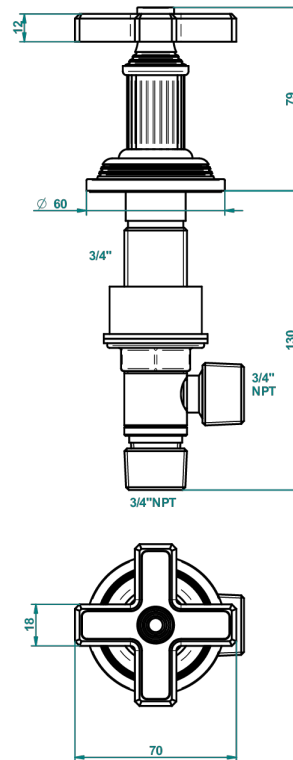

GRAND CENTRAL BLACK ONYX

U9M-36

Rim mounted 3/4" valve

THG®
PARIS

62109

20/01/2017

CHARACTERISTIC

- Grand central Black Onyx
- Rim mounted 3/4" valve

AVAILABLE FINITIONS

Antique nickel - H28
Black ceram - D30
Blush PVD - H62
Brass color PVD - H49
Brown bronze color PVD - F33
Gold color PVD - H52

Graphite PVD - H64
Lacquered light bronze - D01
Matt Umber PVD - H67
Matt blush PVD - H60
Matt brass color PVD - H50
Matt brown bronze color PVD - F34

Matt chrome - C02
Matt gold - F07
Matt gold color PVD - H53
Matt graphite PVD - H65
Matt nickel (color finish) - C01
Matt nickel color PVD - H56

Natural smoked Brass - A13
Nickel color PVD - H55
Polished chrome (color finish) - A02
Polished gold (color finish) - F01
Polished nickel - B01
Soft gold - F30

Soft matt gold - F31
Umber PVD - H66
Varnished matt antique red copper
(color finish) - H07