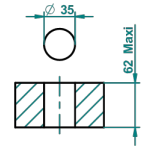

GRAND CENTRAL BLACK ONYX

U9M-36

Rim mounted 3/4" valve

THG®
PARIS

62109

20/01/2017

CHARACTERISTIC

- Grand central Black Onyx
- Rim mounted 3/4" valve

AVAILABLE FINITIONS

Antique nickel - H28
Black ceram - D30
Blush PVD - H62
Brass color PVD - H49
Brown bronze color PVD - F33
Gold color PVD - H52

Graphite PVD - H64
Lacquered light bronze - D01
Matt Umber PVD - H67
Matt blush PVD - H60
Matt brass color PVD - H50
Matt brown bronze color PVD - F34

Matt chrome - C02
Matt gold - F07
Matt gold color PVD - H53
Matt graphite PVD - H65
Matt nickel (color finish) - C01
Matt nickel color PVD - H56

Natural smoked Brass - A13
Nickel color PVD - H55
Polished chrome (color finish) - A02
Polished gold (color finish) - F01
Polished nickel - B01
Soft gold - F30

Soft matt gold - F31
Umber PVD - H66
Varnished matt antique red copper
(color finish) - H07