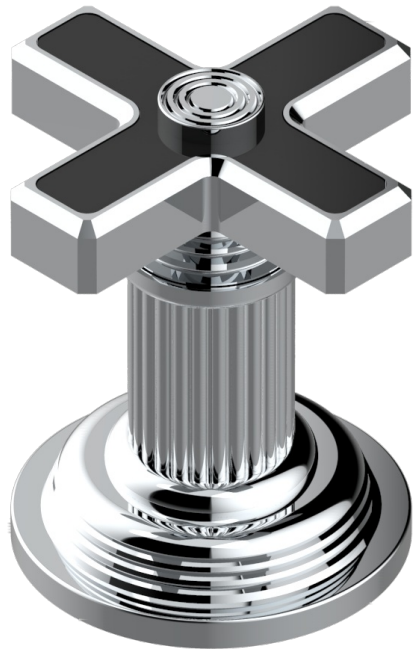

GRAND CENTRAL BLACK ONYX

U9M-36

Rim mounted 3/4" valve

THG[®]
PARIS

62109

20/01/2017

CHARACTERISTIC

- Grand central Black Onyx
- Rim mounted 3/4" valve

AVAILABLE FINITIONS

Antique nickel - H28
Black ceram - D30
Blush PVD - H62
Brass color PVD - H49
Brown bronze color PVD - F33
Gold color PVD - H52

Graphite PVD - H64
Lacquered light bronze - D01
Matt Umber PVD - H67
Matt blush PVD - H60
Matt brass color PVD - H50
Matt brown bronze color PVD - F34

Matt chrome - C02
Matt gold - F07
Matt gold color PVD - H53
Matt graphite PVD - H65
Matt nickel (color finish) - C01
Matt nickel color PVD - H56

Natural smoked Brass - A13
Nickel color PVD - H55
Polished chrome (color finish) - A02
Polished gold (color finish) - F01
Polished nickel - B01
Soft gold - F30