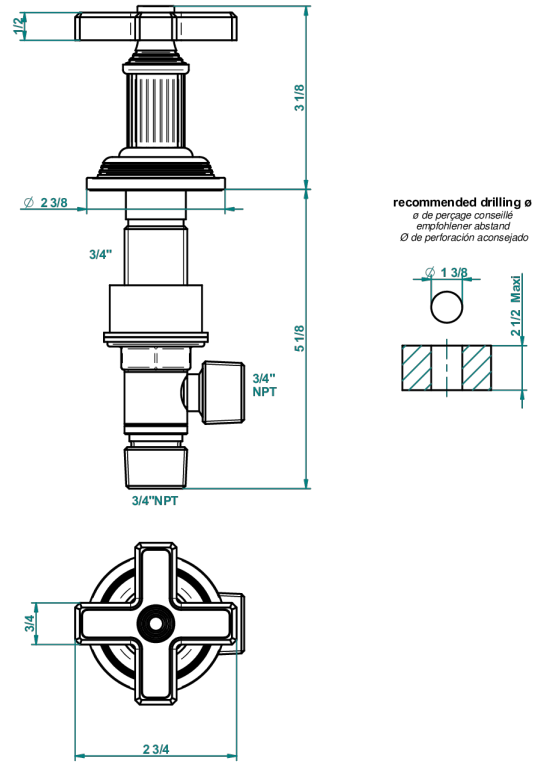

GRAND CENTRAL BLACK ONYX

U9M-36

Rim mounted 3/4" valve

THG[®]
PARIS

62109

20/01/2017

CHARACTERISTIC

- Grand central Black Onyx
- Rim mounted 3/4" valve