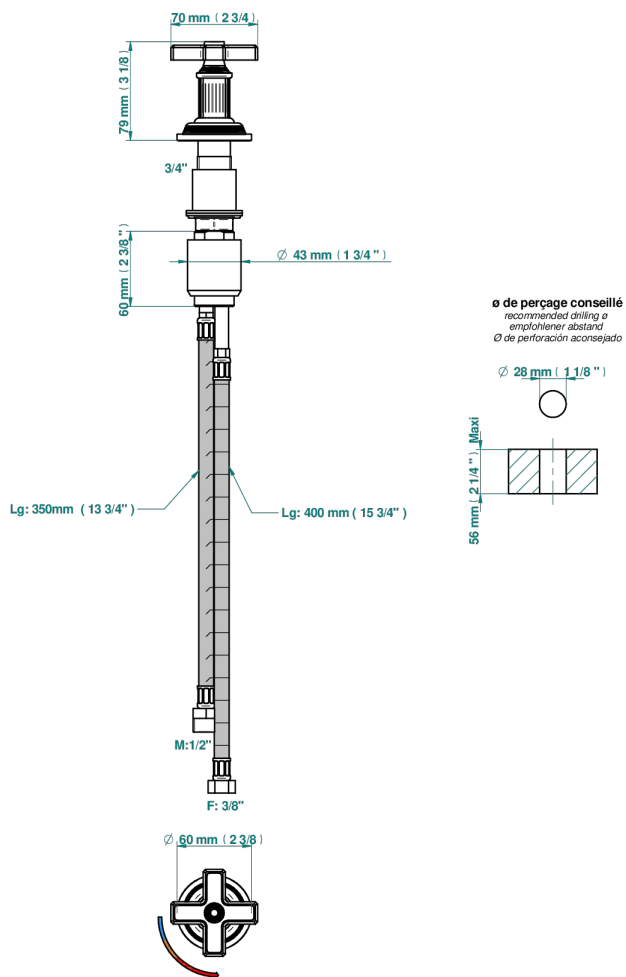

# GRAND CENTRAL WHITE ONYX

U9R-6532

Rim mounted ceramic mixer with progressive cartridge

62102

13/02/2024

## CHARACTERISTIC

- ACS : 22ACCLY009