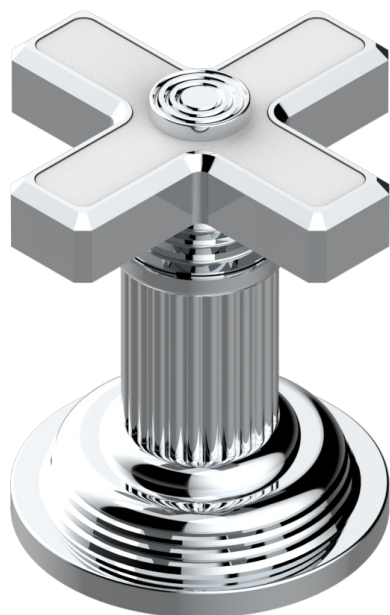

# GRAND CENTRAL WHITE ONYX

U9R-6532

Rim mounted ceramic mixer with progressive cartridge

62102

13/02/2024

## CHARACTERISTIC

- ACS : 22ACCLY009

## AVAILABLE FINITIONS

Black ceram - D30  
Blush PVD - H62  
Brass color PVD - H49  
Brown bronze color PVD - F33  
Chrome polished - A02  
Copper antique matt, coated - H07

Gold color PVD - H52  
Gold mat - F07  
Gold polished - F01  
Graphite PVD - H64  
Light coated bronze - D01  
Matt Umber PVD - H67