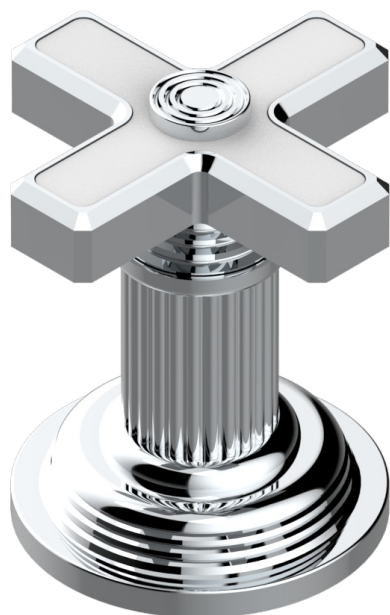

GRAND CENTRAL WHITE ONYX

U9R-6532

Rim mounted ceramic mixer with progressive cartridge

62102

13/02/2024

CHARACTERISTIC

- ACS : 22ACCLY009

STANDARDS

AVAILABLE FINITIONS

Antique nickel - H28
Black ceram - D30
Blush PVD - H62
Brass color PVD - H49
Brown bronze color PVD - F33
Gold color PVD - H52

Graphite PVD - H64
Lacquered light bronze - D01
Matt Umber PVD - H67
Matt blush PVD - H60
Matt brass color PVD - H50
Matt brown bronze color PVD - F34

Matt chrome - C02
Matt gold - F07
Matt gold color PVD - H53
Matt graphite PVD - H65
Matt nickel (color finish) - C01
Matt nickel color PVD - H56

Natural smoked Brass - A13
Nickel color PVD - H55
Polished chrome (color finish) - A02
Polished gold (color finish) - F01
Polished nickel - B01
Soft gold - F30