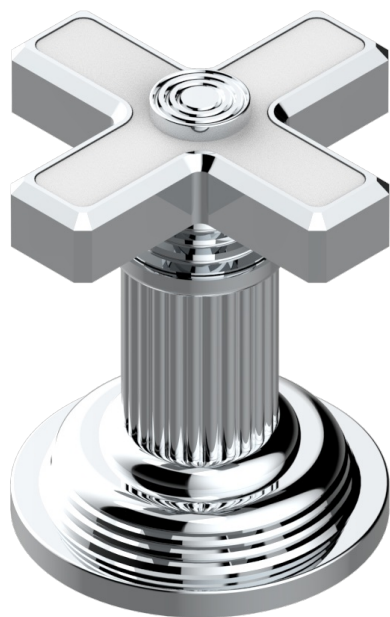

GRAND CENTRAL WHITE ONYX

U9R-6532

Rim mounted ceramic mixer with progressive cartridge

62102

13/02/2024

CHARACTERISTIC

- ACS : 22ACCLY009

STANDARDS

AVAILABLE FINITIONS

Antique nickel - H28
Black ceram - D30
Blush PVD - H62
Brass color PVD - H49
Brown bronze color PVD - F33
Gold color PVD - H52

Graphite PVD - H64
Lacquered light bronze - D01
Matt Umber PVD - H67
Matt blush PVD - H60
Matt brass color PVD - H50
Matt brown bronze color PVD - F34

Matt chrome - C02
Matt gold - F07
Matt gold color PVD - H53
Matt graphite PVD - H65
Matt nickel (color finish) - C01
Matt nickel color PVD - H56

Natural smoked Brass - A13
Nickel color PVD - H55
Polished chrome (color finish) - A02
Polished gold (color finish) - F01
Polished nickel - B01
Soft gold - F30