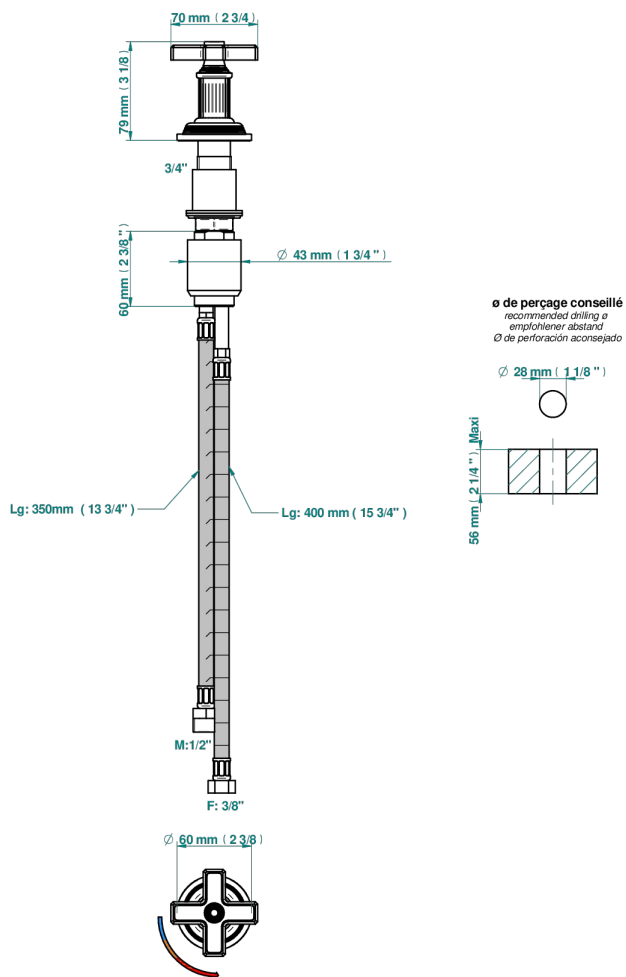

GRAND CENTRAL WHITE ONYX

U9R-6532

Rim mounted ceramic mixer with progressive cartridge

62102

13/02/2024

CHARACTERISTIC

- ACS : 22ACCLY009

STANDARDS

AVAILABLE FINITIONS

Antique nickel - H28
Black ceram - D30
Blush PVD - H62
Brass color PVD - H49
Brown bronze color PVD - F33
Gold color PVD - H52

Graphite PVD - H64
Lacquered light bronze - D01
Matt Umber PVD - H67
Matt blush PVD - H60
Matt brass color PVD - H50
Matt brown bronze color PVD - F34