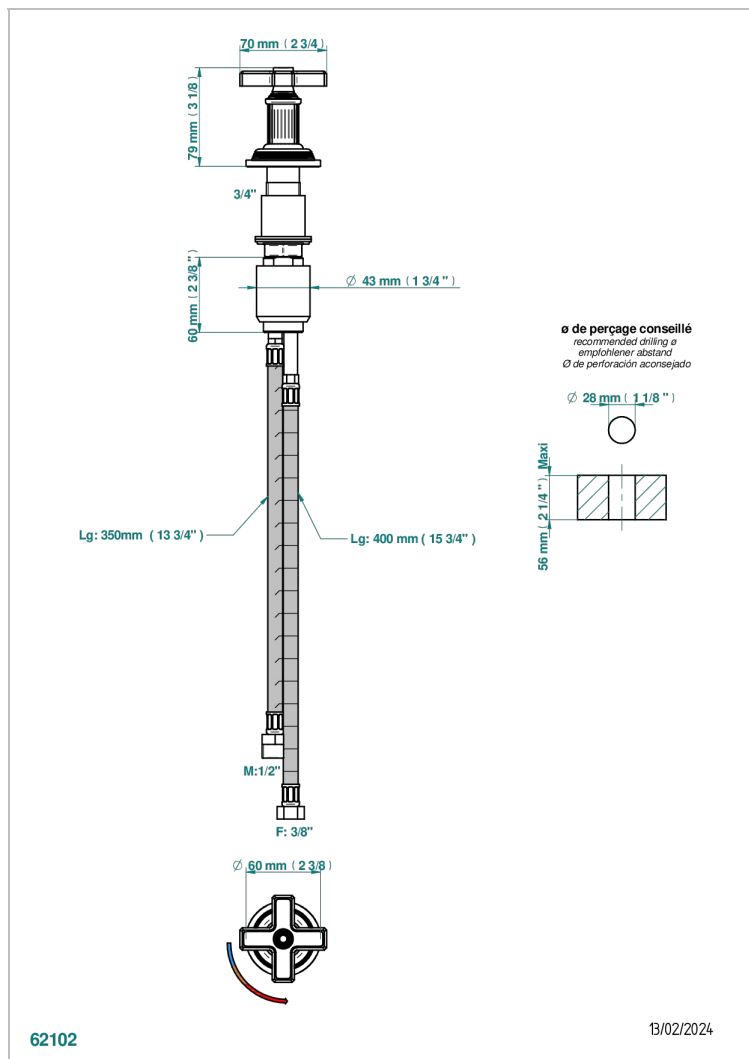

GRAND CENTRAL WHITE ONYX

U9R-6532

Rim mounted ceramic mixer with progressive cartridge

THG[®]
PARIS

特色

- ACS : 22ACCLY009

标准

可选饰面