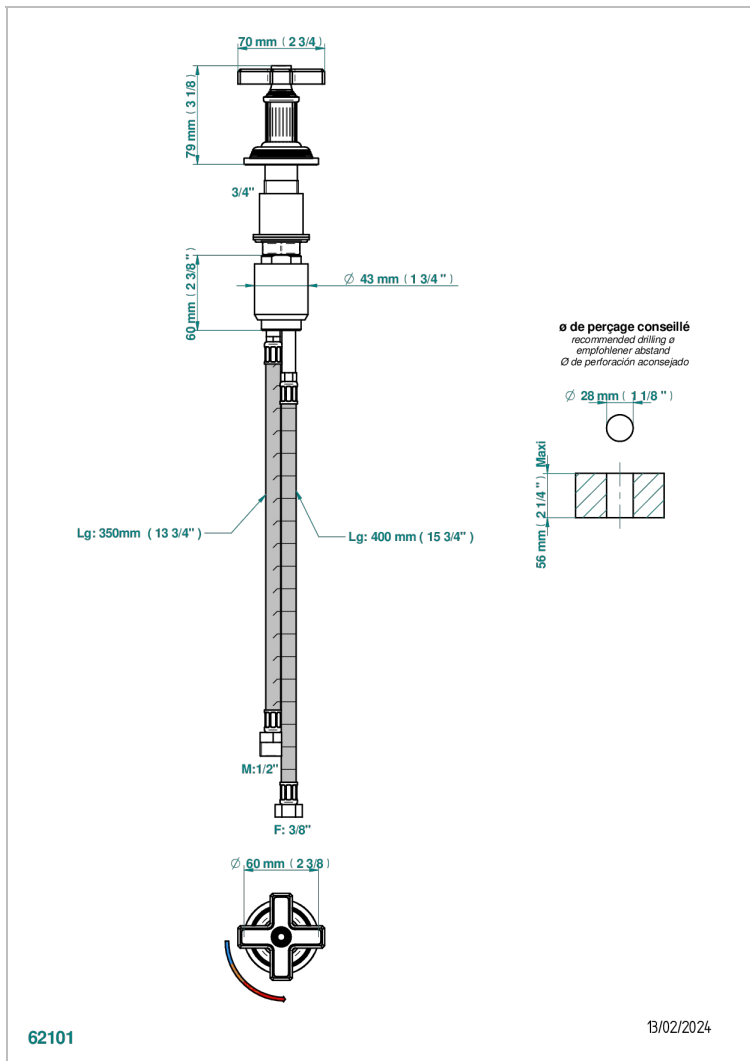

GRAND CENTRAL BLACK ONYX

U9M-6532

Rim mounted ceramic mixer with progressive cartridge

CHARACTERISTIC

- ACS : 22ACCLY009

STANDARDS

AVAILABLE FINITIONS

- Black ceram - D30
- Blush PVD - H62
- Brass color PVD - H49
- Brown bronze color PVD - F33
- Chrome polished - A02
- Copper antique matt, coated - H07