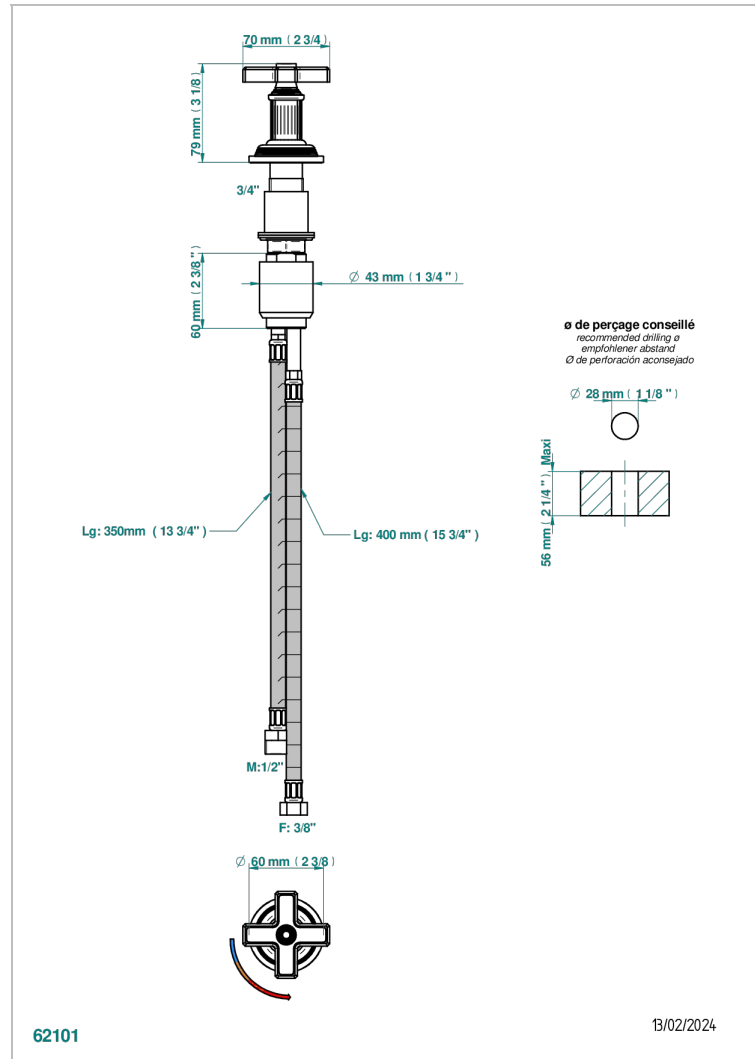

# GRAND CENTRAL BLACK ONYX

U9M-6532

Rim mounted ceramic mixer with progressive cartridge

## CHARACTERISTIC

- ACS : 22ACCLY009