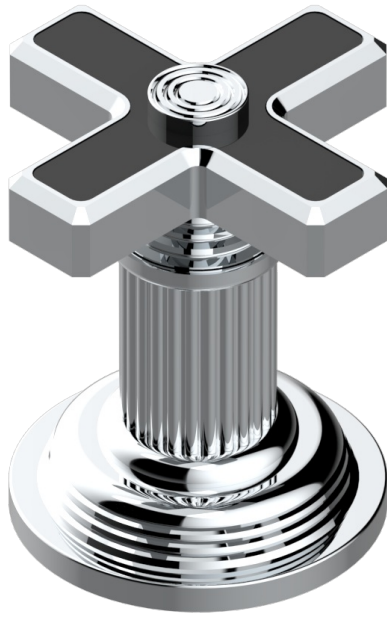

# GRAND CENTRAL BLACK ONYX

U9M-6532

Rim mounted ceramic mixer with progressive cartridge

## CHARACTERISTIC

- ACS : 22ACCLY009

## AVAILABLE FINITIONS

Antique nickel - H28  
Black ceram - D30  
Blush PVD - H62  
Brass color PVD - H49  
Brown bronze color PVD - F33  
Gold color PVD - H52

Graphite PVD - H64  
Lacquered light bronze - D01  
Matt Umber PVD - H67  
Matt blush PVD - H60  
Matt brass color PVD - H50  
Matt brown bronze color PVD - F34