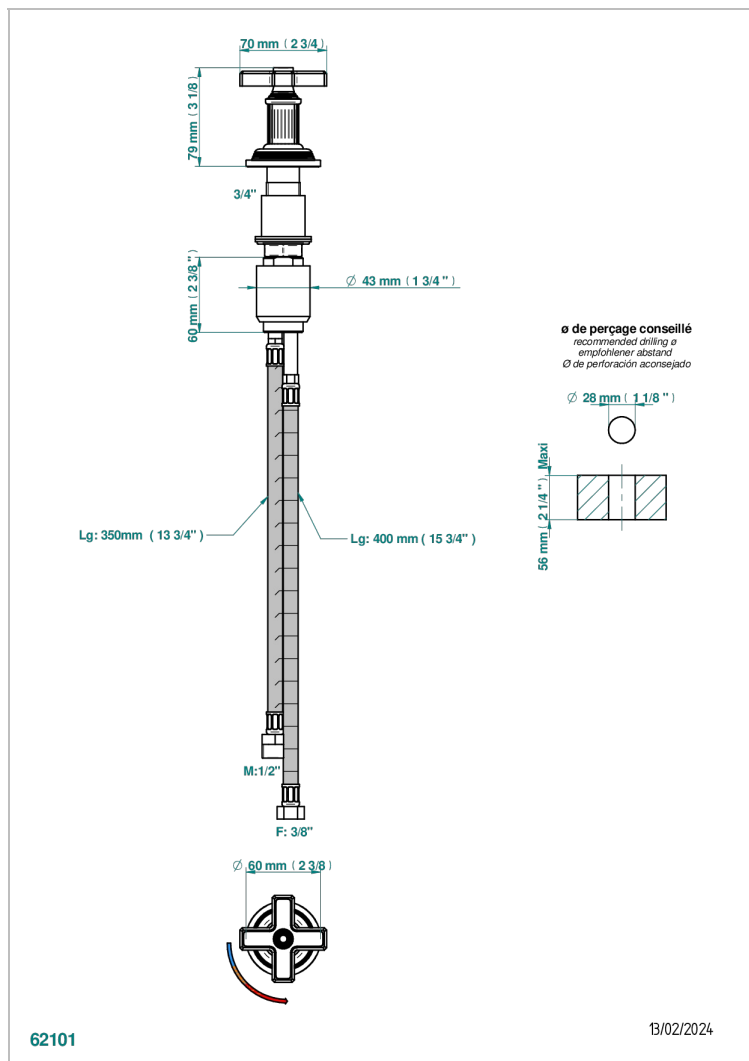

GRAND CENTRAL BLACK ONYX

U9M-6532

Rim mounted ceramic mixer with progressive cartridge

THG[®]
PARIS

特色

- ACS : 22ACCLY009

标准

可选饰面