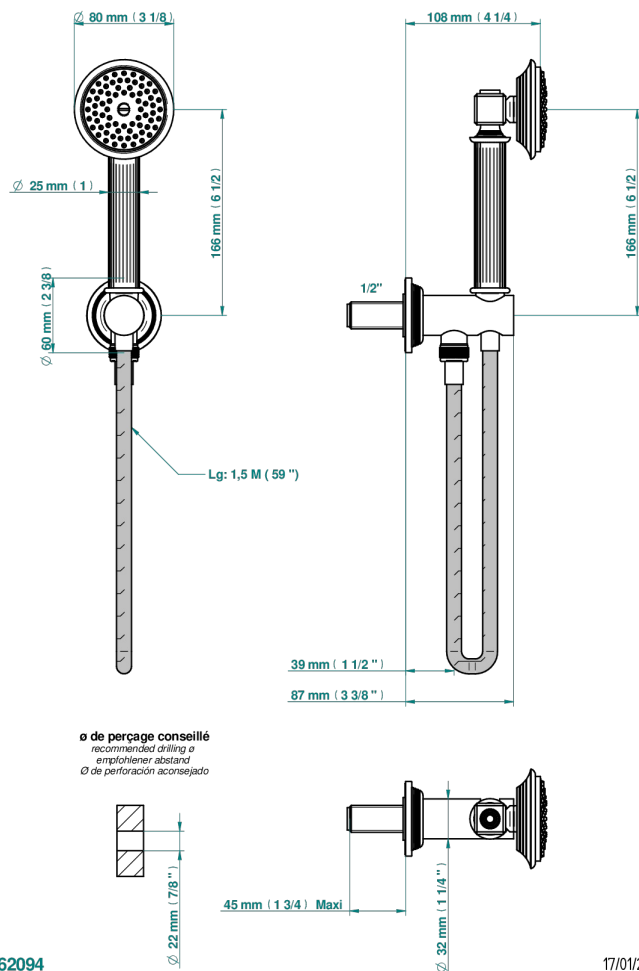

GRAND CENTRAL WHITE ONYX WITH LEVER HANDLES

U9S-54

Wall mounted stylised handshower, hose and elbow with rest

62094

17/01/2020

CHARACTERISTIC

- Grand central White Onyx with lever handles
- Wall mounted stylised handshower, hose and elbow with rest

TECHNICAL SPECS

- Recommandé : 3 bars (max. 5 bars) - Advised : 43,5 psi (max. 72 psi)
- 9,5 l/min à 3 bars (2.5 gpm at 43.5 psi)

AVAILABLE FINITIONS

Antique nickel - H28
 Black ceram - D30
 Blush PVD - H62
 Brass color PVD - H49
 Brown bronze color PVD - F33
 Gold color PVD - H52

Graphite PVD - H64
 Lacquered light bronze - D01
 Matt Umber PVD - H67
 Matt blush PVD - H60
 Matt brass color PVD - H50
 Matt brown bronze color PVD - F34

Matt chrome - C02
 Matt gold - F07
 Matt gold color PVD - H53
 Matt graphite PVD - H65
 Matt nickel (color finish) - C01
 Matt nickel color PVD - H56

Natural smoked Brass - A13
 Nickel color PVD - H55
 Polished chrome (color finish) - A02
 Polished gold (color finish) - F01
 Polished nickel - B01
 Soft gold - F30

Soft matt gold - F31
 Umber PVD - H66
 Varnished matt antique red copper
 (color finish) - H07