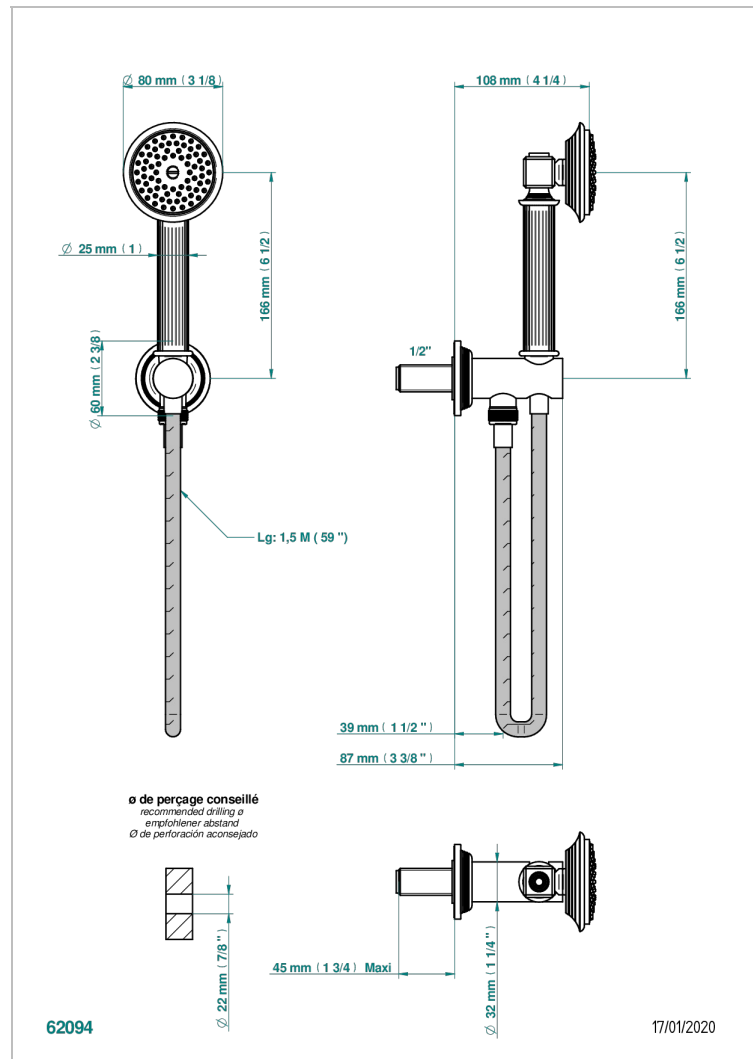

GRAND CENTRAL WHITE ONYX

U9R-54

Wall mounted stylised handshower, hose and elbow with rest

THG
PARIS

CHARACTERISTIC

- Grand central White Onyx
- Wall mounted stylised handshower, hose and elbow with rest

TECHNICAL SPECS

- Recommandé : 3 bars (max. 5 bars) - Advised : 43,5 psi (max. 72 psi)
- 9,5 l/min à 3 bars (2.5 gpm at 43.5 psi)

AVAILABLE FINITIONS

Antique nickel - H28
Black ceram - D30
Blush PVD - H62
Brass color PVD - H49
Brown bronze color PVD - F33
Gold color PVD - H52