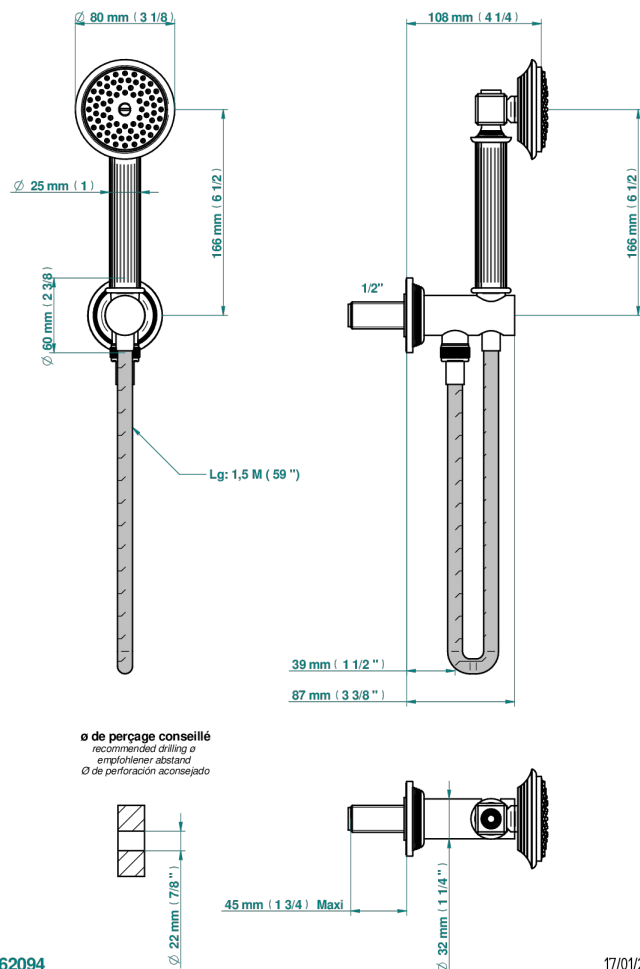

# GRAND CENTRAL BLACK ONYX WITH LEVER

U9N-54

Wall mounted stylised handshower, hose and elbow with rest

62094

17/01/2020

## CHARACTERISTIC

- Grand central Black Onyx with lever
- Wall mounted stylised handshower, hose and elbow with rest

## AVAILABLE FINITIONS

Antique nickel - H28  
Black ceram - D30  
Blush PVD - H62  
Brass color PVD - H49  
Brown bronze color PVD - F33  
Gold color PVD - H52

Graphite PVD - H64  
Lacquered light bronze - D01  
Matt Umber PVD - H67  
Matt blush PVD - H60  
Matt brass color PVD - H50  
Matt brown bronze color PVD - F34