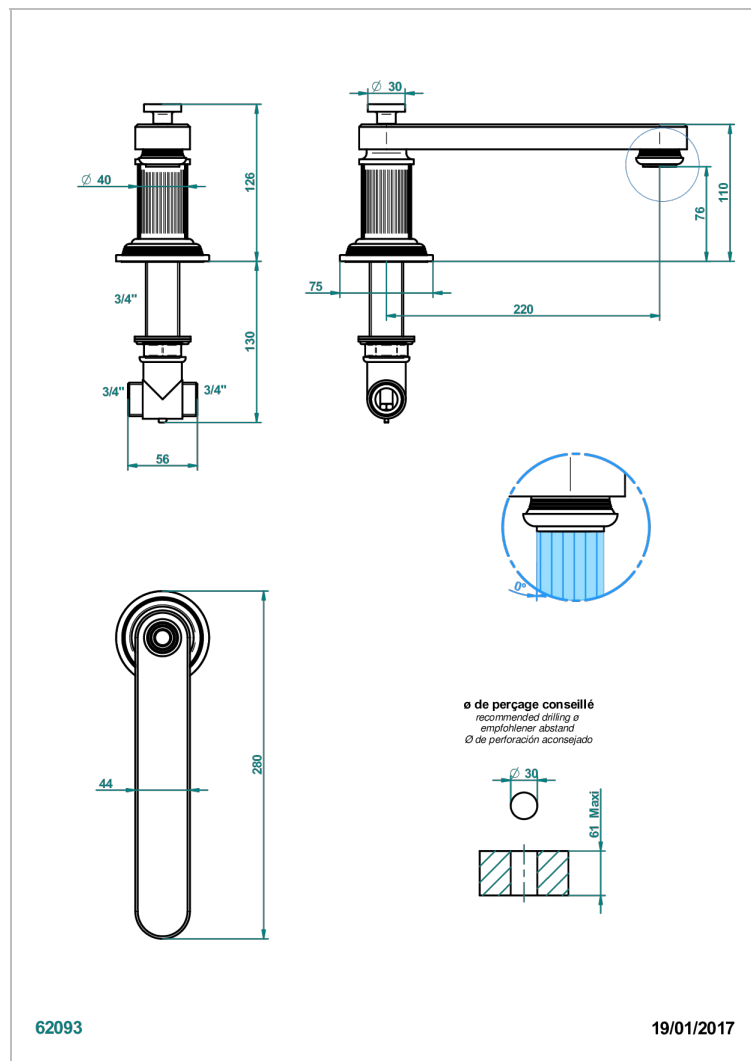

# GRAND CENTRAL METAL WITH LEVER HANDLES

U9L-29SGB

Tub spout, low

## CHARACTERISTIC

- Grand central Metal with lever handles
- Tub spout, low