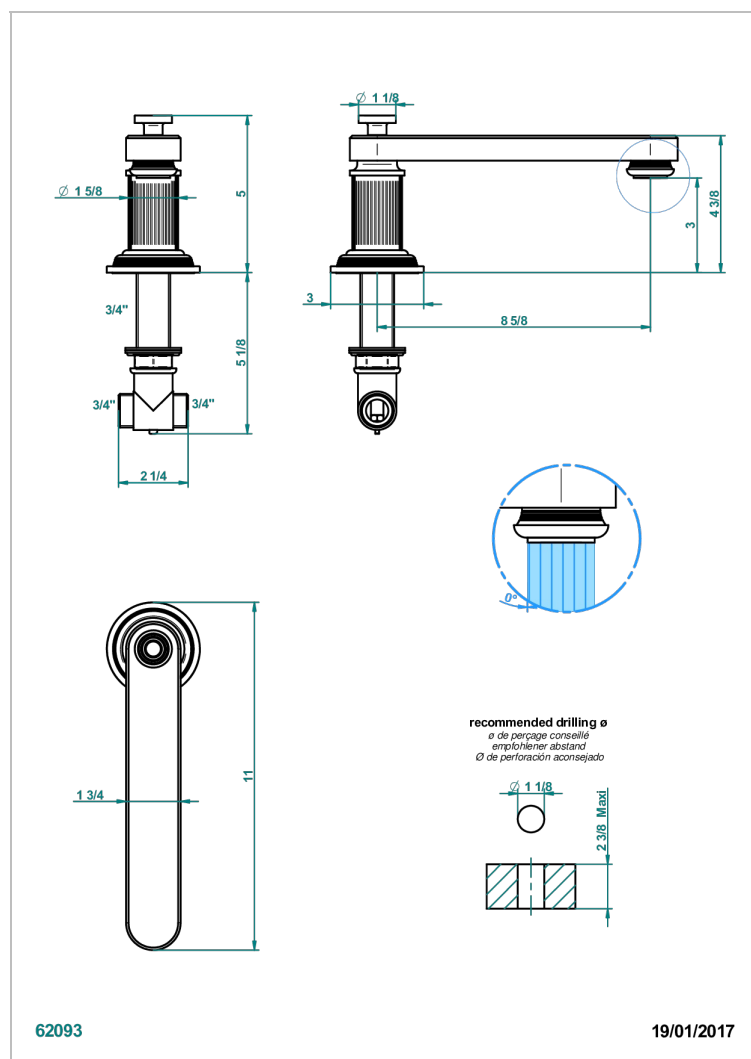

GRAND CENTRAL METAL WITH LEVER HANDLES

U9L-29SGB

Tub spout, low

CHARACTERISTIC

- Grand central Metal with lever handles
- Tub spout, low

AVAILABLE FINITIONS

Black ceram - D30
Blush PVD - H62
Brass color PVD - H49
Brown bronze color PVD - F33
Chrome polished - A02
Copper antique matt, coated - H07