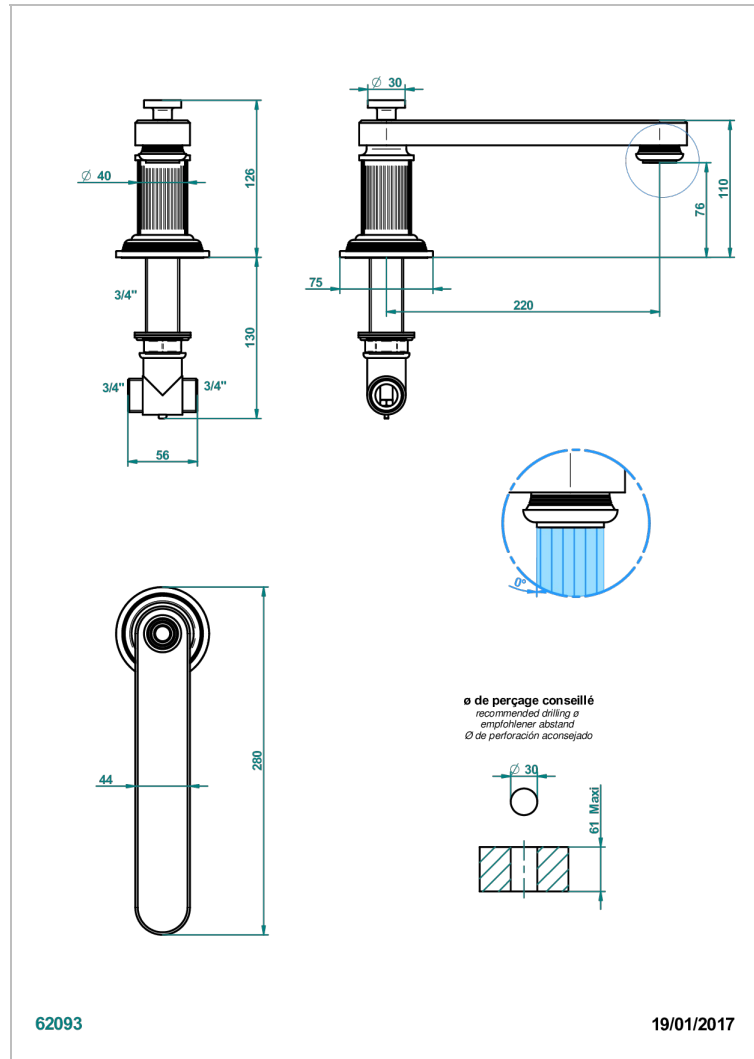

GRAND CENTRAL METAL WITH LEVER

U9L-29SGB

Rim mounted bath spout, super goliath low spout

CHARACTERISTIC

- Grand central Metal with lever
- Rim mounted bath spout, super goliath low spout

AVAILABLE FINITIONS