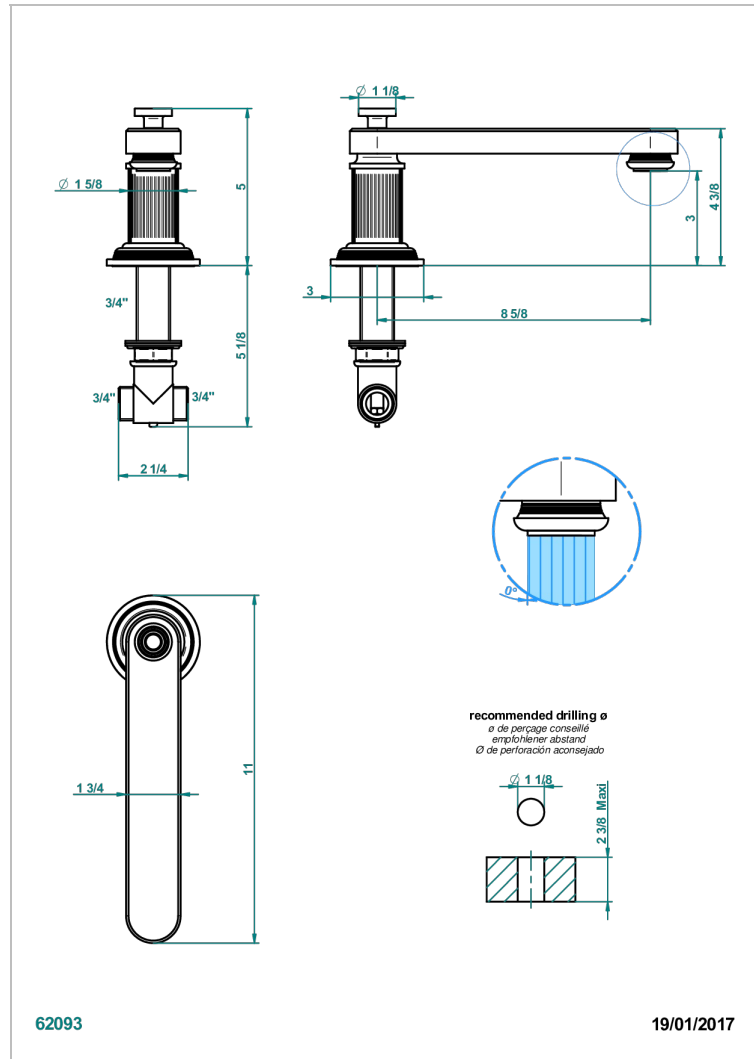

GRAND CENTRAL METAL WITH LEVER

U9L-29SGB

Rim mounted bath spout, super goliath low spout

62093

19/01/2017

CHARACTERISTIC

- Grand central Metal with lever
- Rim mounted bath spout, super goliath low spout

AVAILABLE FINITIONS