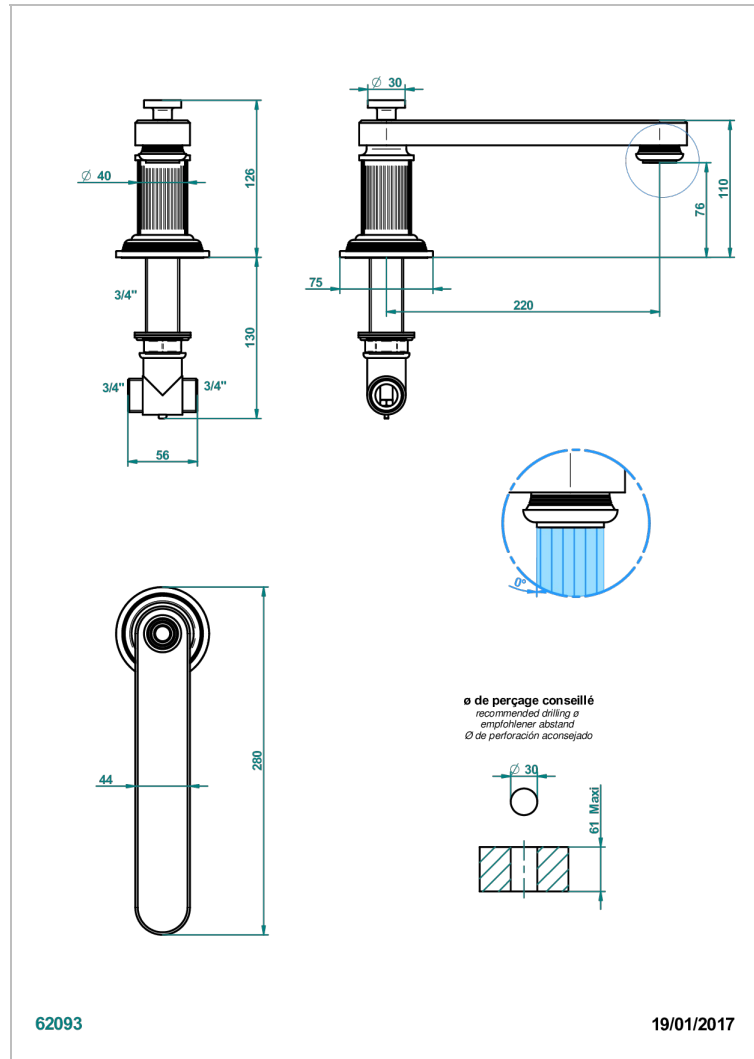

# GRAND CENTRAL METAL WITH LEVER

U9L-29SGB

Rim mounted bath spout, super goliath low spout

## CHARACTERISTIC

- Grand central Metal with lever
- Rim mounted bath spout, super goliath low spout