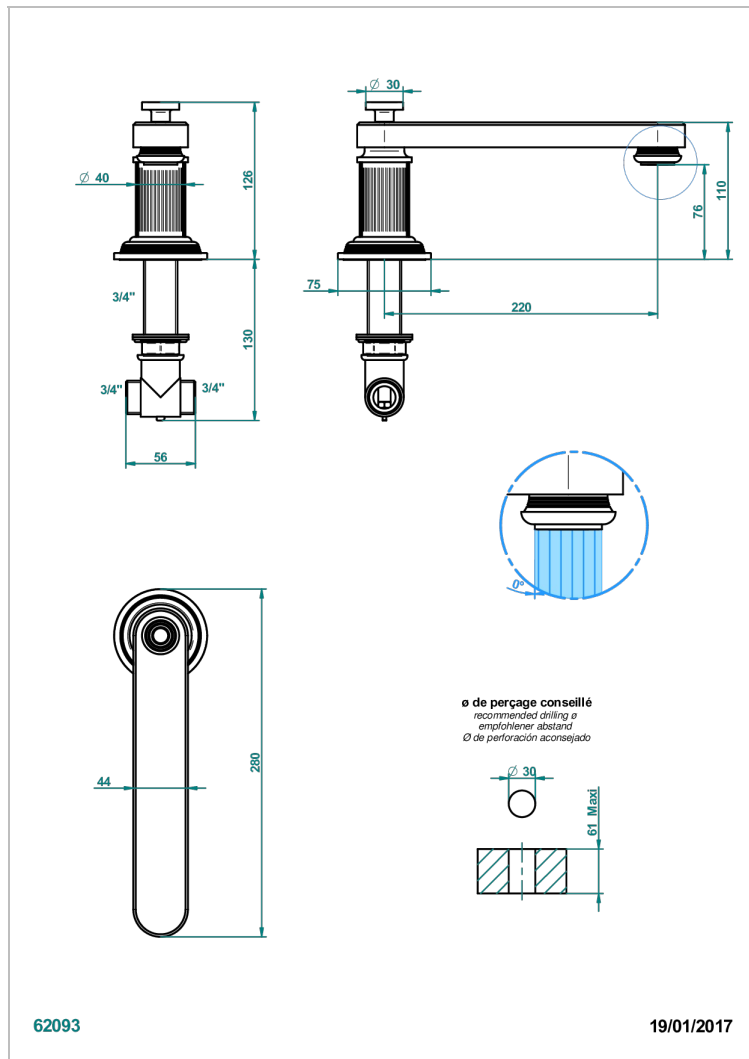

GRAND CENTRAL METAL WITH LEVER

U9L-29SGB

台式3/4"超大号浴缸矮喷嘴

THG
PARIS

特色

- Grand central Metal with lever
- 台式3/4"超大号浴缸矮喷嘴

可选饰面

Black ceram - D30
Blush PVD - H62
Graphite PVD - H64
Matt Umber PVD - H67
Matt blush PVD - H60
Matt graphite PVD - H65