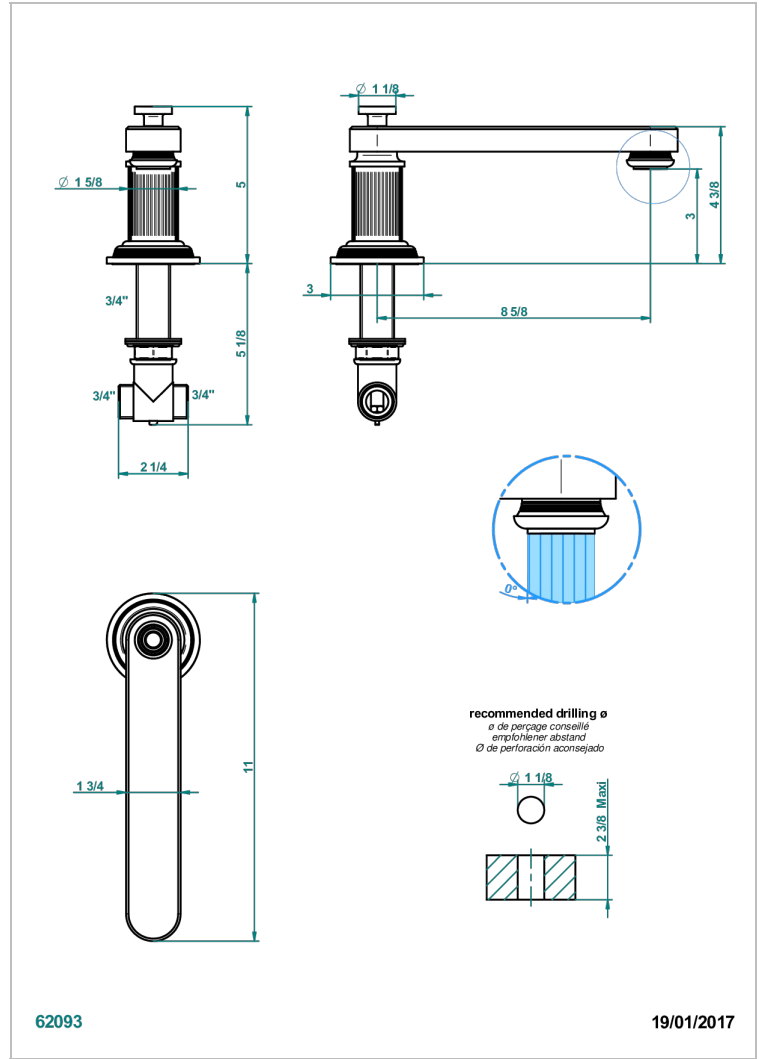

GRAND CENTRAL METAL WITH LEVER

U9L-29SGB

Rim mounted bath spout, super goliath low spout

CHARACTERISTIC

- Grand central Metal with lever
- Rim mounted bath spout, super goliath low spout

AVAILABLE FINITIONS