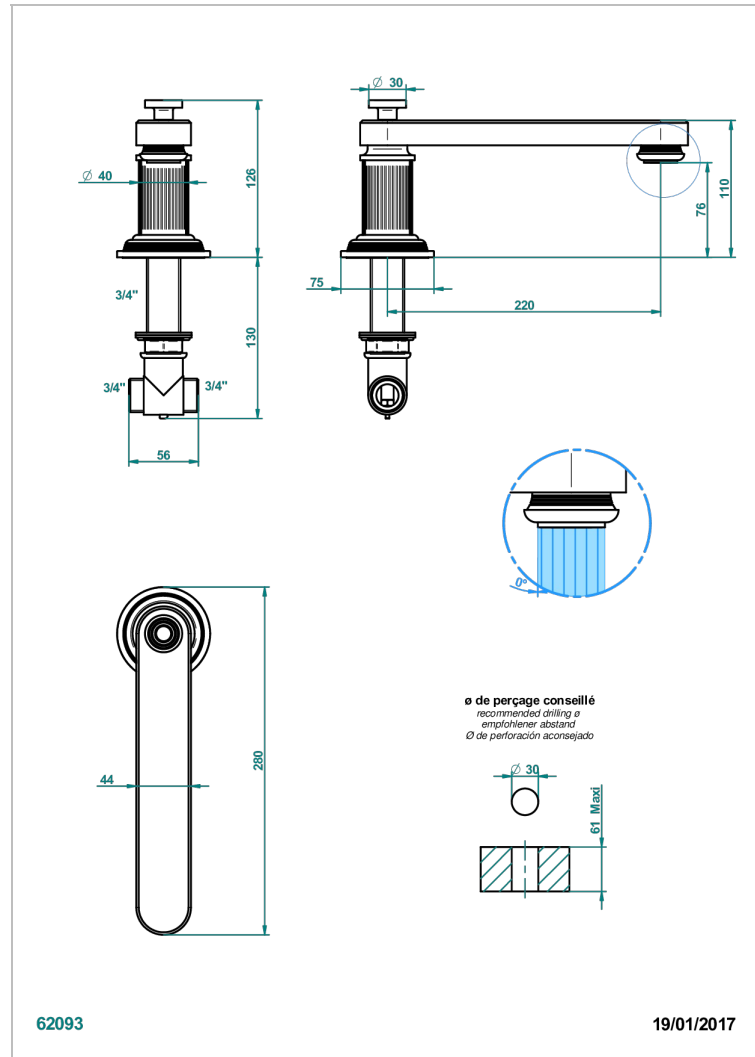

GRAND CENTRAL METAL

U9K-29SGB

Tub spout, low

CHARACTERISTIC

- Grand central Metal
- Tub spout, low

AVAILABLE FINITIONS

Black ceram - D30
Blush PVD - H62
Brass color PVD - H49
Brown bronze color PVD - F33
Chrome polished - A02
Copper antique matt, coated - H07